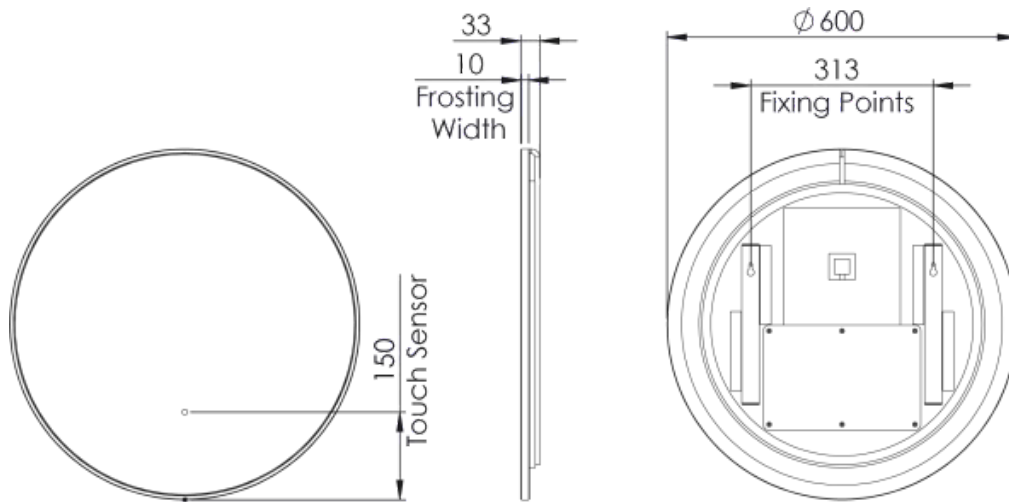

Specification

	INST05069 (Circular – ø600mm)	INST05070 (Circular – ø800mm)
Finish	Black	Black
Dimensions	600(diameter) x 22(d) mm	800(diameter) x 22(d) mm
Weight	6kg	7.3kg
Lighting Type	LED	LED
Colour Changing Technology (CCT)	Yes	Yes
Switch Location	Front	Front
Surface/Recess Fitting	Surface	Surface
Carcass/Frame Construction Material	Aluminium	Aluminium
Glass Thickness	5mm	5mm

Circular – ø600mm (INST05069)

Circular – ø800mm (INST05070)

Steeton LED Illuminated Mirror INST05069, INST05070

FAQs

	INST05069 (Circular – ø600mm)	INST05070 (Circular – ø800mm)
Can the mirror be hung landscape?	No	No
What is the thickness of the mirror glass?	5mm	5mm
Is the cabinet IP44 rated?	Yes – Suitable for use in bathroom zone 2	
What size fuse should I use?	Seek the advice of an electrician	
What is the total power consumption?	39.53W	52.84W
Does the cabinet have an energy rating?	F	F
What is the colour of the light and the Kelvin rating?	3000-6000K	3000-6000K
What is the Lumen of the LEDs?*	2360Lms	3156Lms
What is the wattage of the lights?	33.53W	44.84W
Where is the IR sensor/rocker switch located?	Front bottom middle	Front bottom middle
Can the LED lighting be replaced?	No**	No**
Can the Touch sensor be replaced?	Yes	Yes
What is the output of the demister pad?	6W	8W
What are the dimensions of the demister pad?	200(h) x 200(w) mm	200(h) x 350(w) mm
How do I turn on the demister pad?	The demister pad will turn on when the LEDs are turned on	
Are illuminated cabinets supplied with mains cable?	All illuminated mirrors are supplied with a removeable 500mm mains cable	