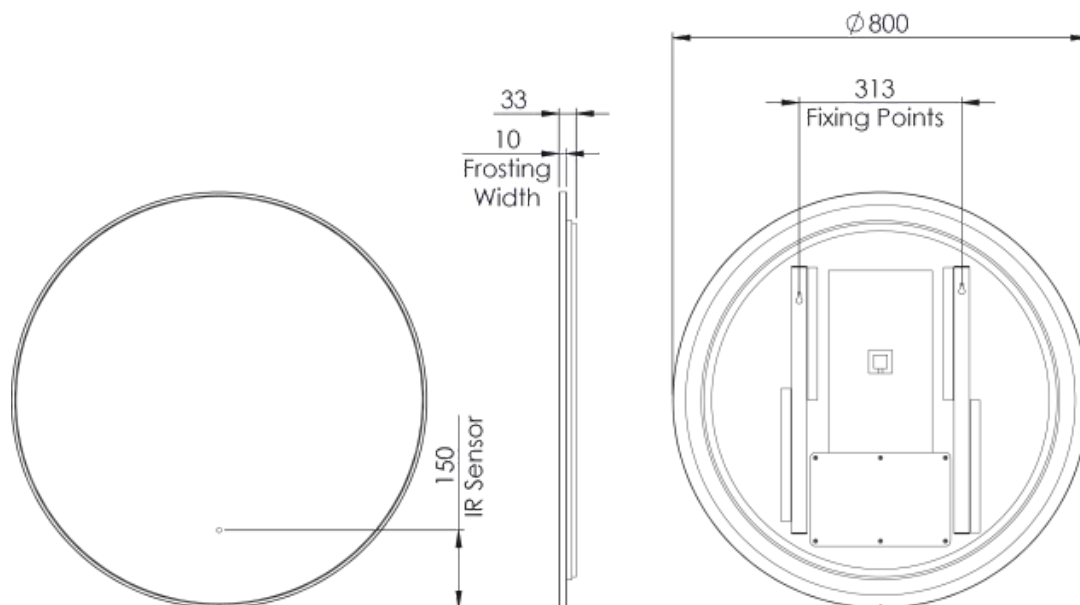

Specification

	INST05069 (Circular – ø600mm)	INST05070 (Circular – ø800mm)
Finish	Black	Black
Dimensions	600(diameter) x 22(d) mm	800(diameter) x 22(d) mm
Weight	6kg	7.3kg
Lighting Type	LED	LED
Colour Changing Technology (CCT)	Yes	Yes
Switch Location	Front	Front
Surface/Recess Fitting	Surface	Surface
Carcass/Frame Construction Material	Aluminium	Aluminium
Glass Thickness	5mm	5mm

Circular – ø600mm (INST05069)

Circular – ø800mm (INST05070)

Steeton LED Illuminated Mirror INST05069, INST05070

FAQs

	INST05069 (Circular – ø600mm)	INST05070 (Circular – ø800mm)
Can the mirror be hung landscape?	No	No
What is the thickness of the mirror glass?	5mm	5mm
Is the cabinet IP44 rated?	Yes – Suitable for use in bathroom zone 2	
What size fuse should I use?	Seek the advice of an electrician	
What is the total power consumption?	39.53W	52.84W
Does the cabinet have an energy rating?	F	F
What is the colour of the light and the Kelvin rating?	3000-6000K	3000-6000K
What is the Lumen of the LEDs?*	2360Lms	3156Lms
What is the wattage of the lights?	33.53W	44.84W
Where is the IR sensor/rocker switch located?	Front bottom middle	Front bottom middle
Can the LED lighting be replaced?	No**	No**
Can the Touch sensor be replaced?	Yes	Yes
What is the output of the demister pad?	6W	8W
What are the dimensions of the demister pad?	200(h) x 200(w) mm	200(h) x 350(w) mm
How do I turn on the demister pad?	The demister pad will turn on when the LEDs are turned on	
Are illuminated cabinets supplied with mains cable?	All illuminated mirrors are supplied with a removeable 500mm mains cable	