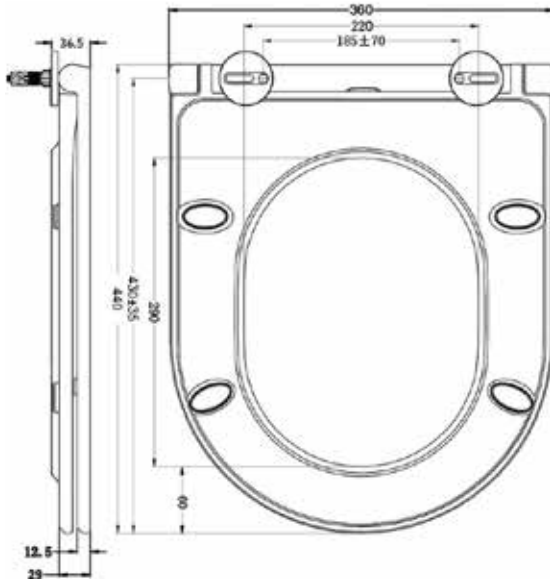

Skean Duraplast Soft Close, Slimline, Quick Release, Seat + Cover INSKN004SLIM

Specification

Finish	White
Dimensions	36.5(h) x 360(w) x 440(d) mm
Weight	2.85kg
Seat Hinge Material	Metal / Plastic
Antibacterial Protection	Yes
Seat Type	Standard
UV Protection	Yes
Max Load Test	150kg
Seat Material	Duraplast