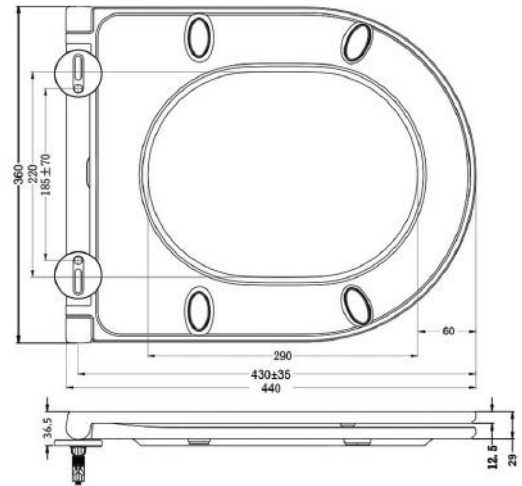

TECHNICAL DATA SHEET

SKEAN / TULLA SOFT CLOSE SLIMLINE QUICK RELEASE DURAPLUS SEAT

Category: Seats

Weight: 2.85kg

Range: Skean/Tulla

Guarantee: 1 year manufacturing

Instinct Code: INSKN004SLIM

EAN Code: 5060737384359

Dimensions are in millimetres except thread sizes which are BSP imperial.

Features

- CE Approved
- Duraplus anti bacteria soft close, quick release seat

Notes

Our guarantee is subject to the product having been installed, used and maintained in accordance with our instructions. All working parts (such as hinges, ceramic disks, cartridges and cistern fittings), which are subject to normal wear and tear, are covered for 36 months from proof of purchase date. This excludes seats and bath seals, which are covered for 12 months. Our guarantee applies to the original purchaser and is nontransferable. Our guarantee is only applicable in the UK and ROI. This does not affect your statutory rights.