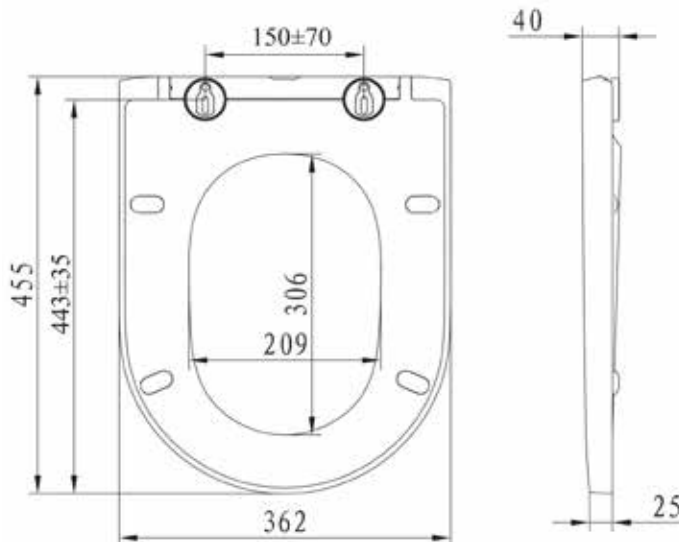

#### Specification

Finish	White
Dimensions	40(h) x 362(w) x 455(d) mm
Weight	1.7kg
Seat Hinge Material	Metal / Plastic
Antibacterial Protection	Yes
Seat Type	Slim
UV Protection	Yes
Max Load Test	150kg
Seat Material	Duraplast