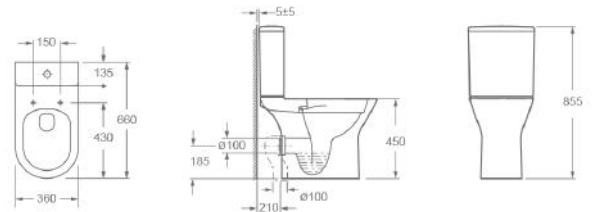

TECHNICAL DATA SHEET

SKEAN CLOSE COUPLED CISTERN

Category: Close coupled Cistern

Weight: 15kg

Range: Skean

Guarantee: 25 years manufacturing (1 year for cistern fittings)

Instinct Code: INSKN002

EAN Code: 5060737384335

Dimensions are in millimetres except thread sizes which are BSP imperial.

Features

- CE Approved
- 3/6ltr flush
- Ceramic composition ensures a clean design and finish

Notes

Our guarantee is subject to the product having been installed, used and maintained in accordance with our instructions. All working parts (such as hinges, ceramic disks, cartridges and cistern fittings), which are subject to normal wear and tear, are covered for 36 months from proof of purchase date. This excludes seats and bath seals, which are covered for 12 months. Our guarantee applies to the original purchaser and is nontransferable. Our guarantee is only applicable in the UK and ROI. This does not affect your statutory rights.