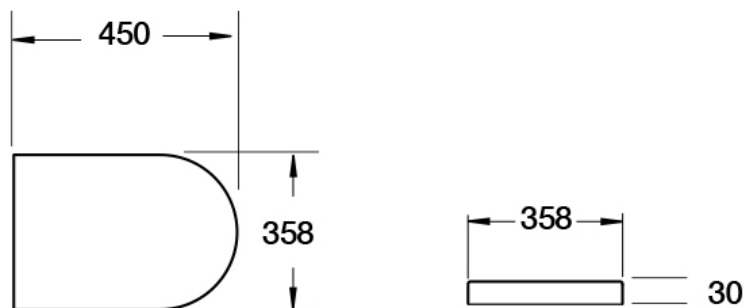

Skean Standard Height Rimless Closed Back Close Coupled WC Suite INSKN001R, INSKN002, INSNU004WRAP

Cistern Specification

Close Coupled Dual Flush Cistern
(INSKN002)

Finish	White
Dimensions	405(h) x 360(w) x 135(d) mm
Weight	15kg
Cistern Fitting Manufacturer	R&T
Lever	Push Button
Lever Position	Cistern Lid
Inlet Position (When looking at WC)	Right Hand

Pan Specification

Standard Height Rimless Closed Back Close Coupled
Pan
(INSKN001R)

Finish	White
Dimensions	410(h) x 360(w) x 660(d) mm
Weight	30kg
Fixing Supplied	Yes
Fixing Exposed or Concealed	Concealed

Skean Standard Height Rimless Closed Back Close Coupled WC Suite INSKN001R, INSKN002, INSNU004WRAP

Pan (INSKN001R) + Cistern (INSKN002)

Seat (INSNU004WRAP)

Skean Standard Height Rimless Closed Back Close Coupled WC Suite INSKN001R, INSKN002, INSNU004WRAP