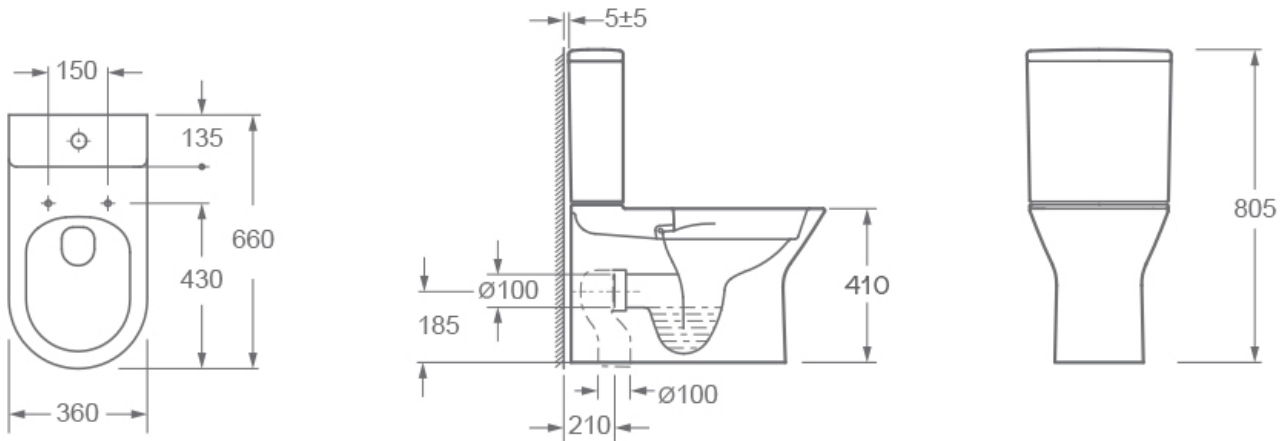

Skean Standard Height Rimless Closed Back Close Coupled WC Suite INSKN001R, INSKN002, INSNU004WRAP

Cistern Specification

Close Coupled Dual Flush Cistern
(INSKN002)

Finish	White
Dimensions	405(h) x 360(w) x 135(d) mm
Weight	15kg
Cistern Fitting Manufacturer	R&T
Lever	Push Button
Lever Position	Cistern Lid
Inlet Position (When looking at WC)	Right Hand

Pan Specification

Standard Height Rimless Closed Back Close Coupled
Pan
(INSKN001R)

Finish	White
Dimensions	410(h) x 360(w) x 660(d) mm
Weight	30kg
Fixing Supplied	Yes
Fixing Exposed or Concealed	Concealed

Skean Standard Height Rimless Closed Back Close Coupled WC Suite INSKN001R, INSKN002, INSNU004WRAP

Pan (INSKN001R) + Cistern (INSKN002)

Seat (INSNU004WRAP)

Skean Standard Height Rimless Closed Back Close Coupled WC Suite INSKN001R, INSKN002, INSNU004WRAP