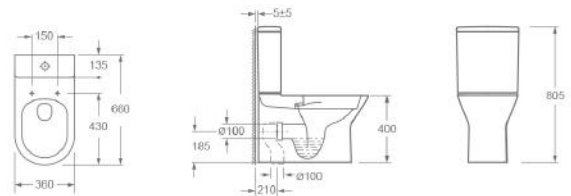

TECHNICAL DATA SHEET

SKEAN RIMLESS CLOSED BACK CLOSE COUPLED WC PAN

Category: Close coupled pan

Weight: 30kg

Range: Skean

Guarantee: 25 years manufacturing

Instinct Code: INSKN001R

EAN Code: 5060737386087

Dimensions are in millimetres except thread sizes which are BSP imperial.

Features

- CE Approved
- Rimless Short Projection Easy to Clean anti bacteria pan

Notes

Our guarantee is subject to the product having been installed, used and maintained in accordance with our instructions. All working parts (such as hinges, ceramic disks, cartridges and cistern fittings), which are subject to normal wear and tear, are covered for 36 months from proof of purchase date. This excludes seats and bath seals, which are covered for 12 months. Our guarantee applies to the original purchaser and is nontransferable. Our guarantee is only applicable in the UK and ROI. This does not affect your statutory rights.