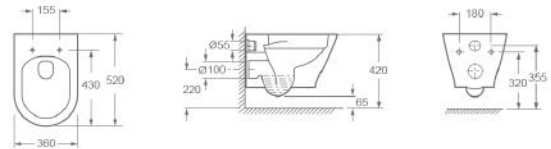

TECHNICAL DATA SHEET

SKEAN RIMLESS WALL HUNG WC PAN

Category: Back to wall pan

Weight: 24kg

Range: Skean

Guarantee: 25 years manufacturing

Instinct Code: INSKN001HR

EAN Code: 5060737384380

Dimensions are in millimetres except thread sizes which are BSP imperial.

Features

- CE Approved
- Rimless Short Projection Easy to Clean anti bacteria pan

Notes

Our guarantee is subject to the product having been installed, used and maintained in accordance with our instructions. All working parts (such as hinges, ceramic disks, cartridges and cistern fittings), which are subject to normal wear and tear, are covered for 36 months from proof of purchase date. This excludes seats and bath seals, which are covered for 12 months. Our guarantee applies to the original purchaser and is nontransferable. Our guarantee is only applicable in the UK and ROI. This does not affect your statutory rights.