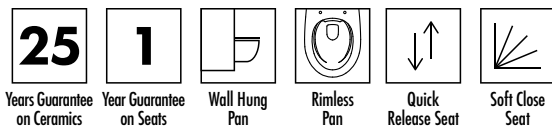

Key Features + Benefits

Years Guarantee on Ceramics   Year Guarantee on Seats   Wall Hung Pan   Rimless Pan   Quick Release Seat   Soft Close Seat

Certifications + Approvals

Imex Ceramics

15 Millbrook Industrial Estate, Sybron Way, Crowborough TN6 3DU. Technical Support – Tel: 01530 835598 Email: sales@imexceramic.co.uk

All information on the data sheet is correct at the time of publication. All measurements are approximate and subject to standard tolerances.