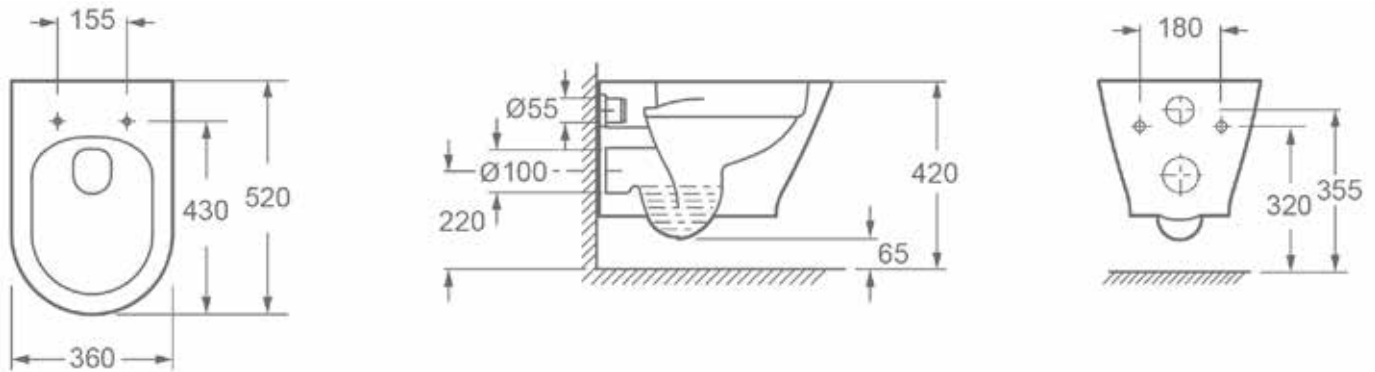

Skean Rimless Wall Hung Pan INSKN001HR, INSNU004WRAP

Pan (INSKN001HR)