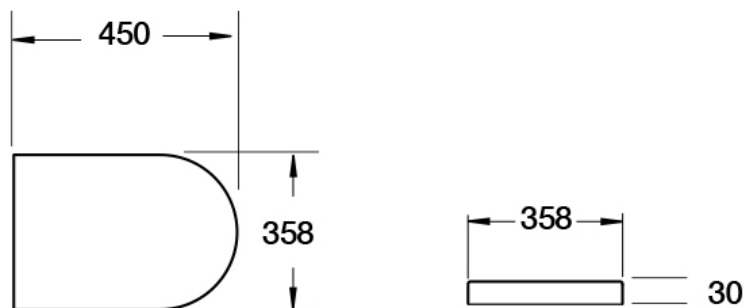

Seat (INSNU004WRAP)