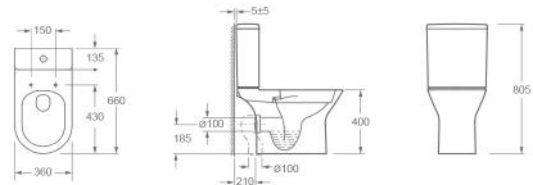

TECHNICAL DATA SHEET

SKEAN RIMLESS OPEN BACK CLOSE COUPLED WC PAN

Category: Close coupled pan

Weight: 29.5kg

Range: Skean

Guarantee: 25 years manufacturing

Instinct Code: INSKN001CR

EAN Code: 5060737386094

Dimensions are in millimetres except thread sizes which are BSP imperial.

**Features**

- CE Approved
- Rimless Short Projection Easy to Clean anti bacteria pan

**Notes**

Our guarantee is subject to the product having been installed, used and maintained in accordance with our instructions. All working parts (such as hinges, ceramic disks, cartridges and cistern fittings), which are subject to normal wear and tear, are covered for 36 months from proof of purchase date. This excludes seats and bath seals, which are covered for 12 months. Our guarantee applies to the original purchaser and is nontransferable. Our guarantee is only applicable in the UK and ROI. This does not affect your statutory rights.