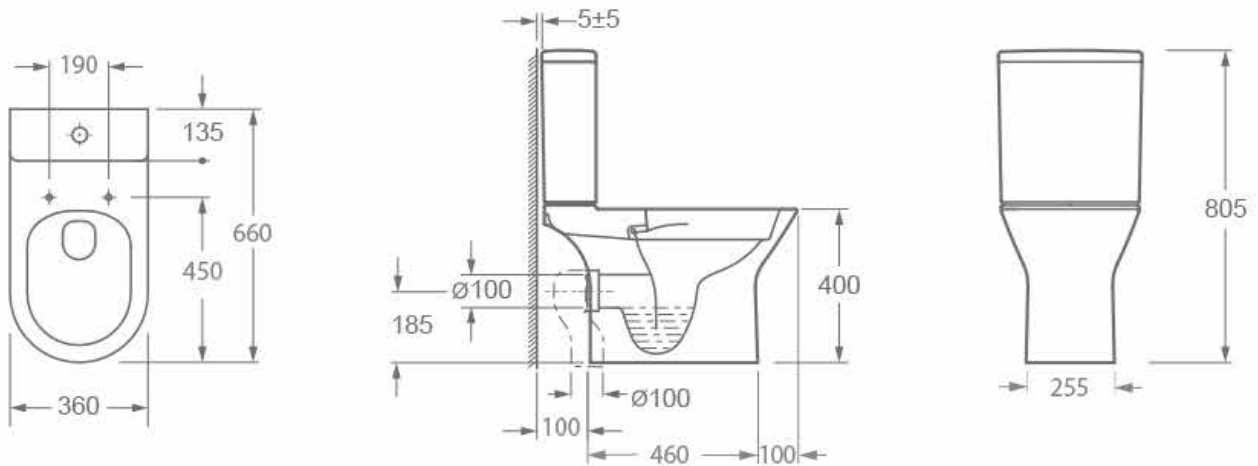

Skean Standard Height Rimless Open Back Close Coupled WC Suite INSKN001CR, INSKN002, INSNU004WRAP

Cistern Specification

Close Coupled Dual Flush Cistern
(INSKN002)

Finish	White
Dimensions	405(h) x 360(w) x 135(d) mm
Weight	1.5kg
Cistern Fitting Manufacturer	R&T
Lever	Push Button
Lever Position	Cistern Lid
Inlet Position (When looking at WC)	Right Hand

Pan Specification

Standard Height Rimless Open Back Close Coupled Pan
(INSKN001CR)

Finish	White
Dimensions	400(h) x 360(w) x 660(d) mm
Weight	29.5kg
Fixing Supplied	Yes
Fixing Exposed or Concealed	Concealed

Skean Standard Height Rimless Open Back Close Coupled WC Suite INSKN001CR, INSKN002, INSNU004WRAP

Pan (INSKN001CR) + Cistern (INSKN002)

Seat (INSNU004WRAP)

Skean Standard Height Rimless Open Back Close Coupled WC Suite INSKN001CR, INSKN002, INSNU004WRAP

FAQs

Q – What is the flush volume?

A – 6/4L. Eco flush 4/2.6L.

Q – Is this pan rimless or box rim?

A – Rimless.

Q – What finish is the ceramic glaze?

A – White.

Q – What finish is the flush button supplied with the cistern?