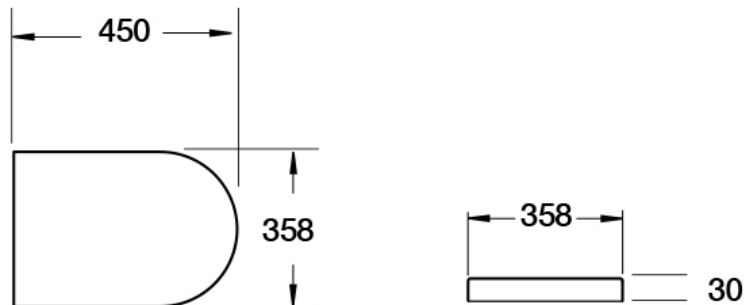

Skean Standard Height Rimless Open Back Close Coupled WC Suite INSKN001CR, INSKN002, INSNU004WRAP

Cistern Specification

Close Coupled Dual Flush Cistern
(INSKN002)

Finish	White
Dimensions	405(h) x 360(w) x 135(d) mm
Weight	1.5kg
Cistern Fitting Manufacturer	R&T
Lever	Push Button
Lever Position	Cistern Lid
Inlet Position (When looking at WC)	Right Hand

Pan Specification

Standard Height Rimless Open Back Close Coupled Pan
(INSKN001CR)

Finish	White
Dimensions	400(h) x 360(w) x 660(d) mm
Weight	29.5kg
Fixing Supplied	Yes
Fixing Exposed or Concealed	Concealed

Skean Standard Height Rimless Open Back Close Coupled WC Suite INSKN001CR, INSKN002, INSNU004WRAP

Pan (INSKN001CR) + Cistern (INSKN002)

Seat (INSNU004WRAP)

Skean Standard Height Rimless Open Back Close Coupled WC Suite INSKN001CR, INSKN002, INSNU004WRAP