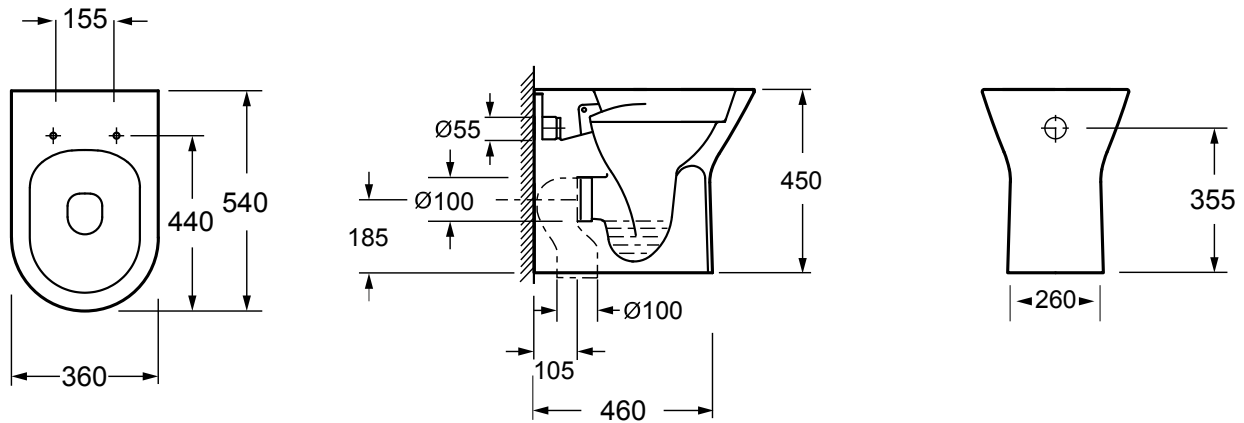

Skean Comfort Height Short Projection Rimless Back To Wall Pan INSKN001BR, INSKN004SLIM

Pan (INSKN001BR)