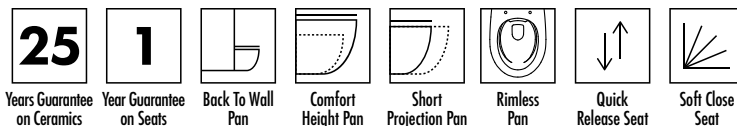

Key Features + Benefits

Imex Ceramics

15 Millbrook Industrial Estate, Sybron Way, Crowborough TN6 3DU. Technical Support – Tel: 01530 835598 Email: sales@imexceramic.co.uk

All information on the data sheet is correct at the time of publication. All measurements are approximate and subject to standard tolerances.

Certifications + Approvals