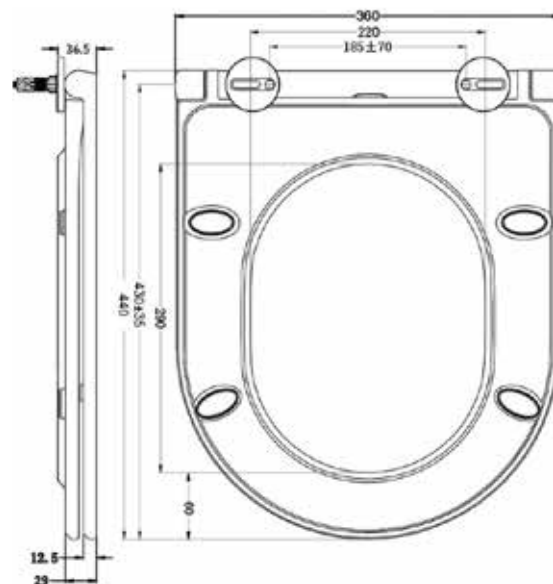

Seat (INSKN004SLIM)