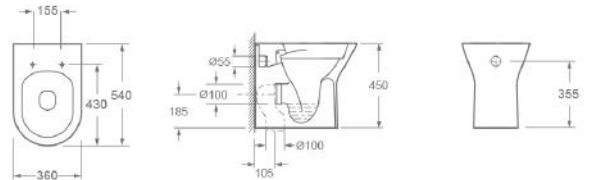

**TECHNICAL DATA SHEET**

**SKEAN RIMLESS COMFORT HEIGHT BACK TO WALL WC PAN**

Category: Back to wall pan

Weight: 32kg

Range: Skean

Guarantee: 25 years manufacturing

Instinct Code: INSKN001BR

EAN Code: 5060737384373

Dimensions are in millimetres except thread sizes which are BSP imperial.

**Features**

- CE Approved
- Rimless Short Projection Easy to Clean anti bacteria pan

**Notes**

Our guarantee is subject to the product having been installed, used and maintained in accordance with our instructions. All working parts (such as hinges, ceramic disks, cartridges and cistern fittings), which are subject to normal wear and tear, are covered for 36 months from proof of purchase date. This excludes seats and bath seals, which are covered for 12 months. Our guarantee applies to the original purchaser and is nontransferable. Our guarantee is only applicable in the UK and ROI. This does not affect your statutory rights.