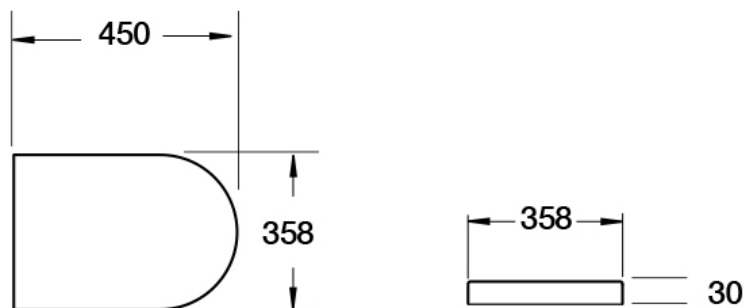

Skean Comfort Height Rimless Closed Back Close Coupled WC Suite INSKN001AR, INSKN002, INSNU004WRAP

Pan (INSKN001AR) + Cistern (INSKN002)

Seat (INSNU004WRAP)