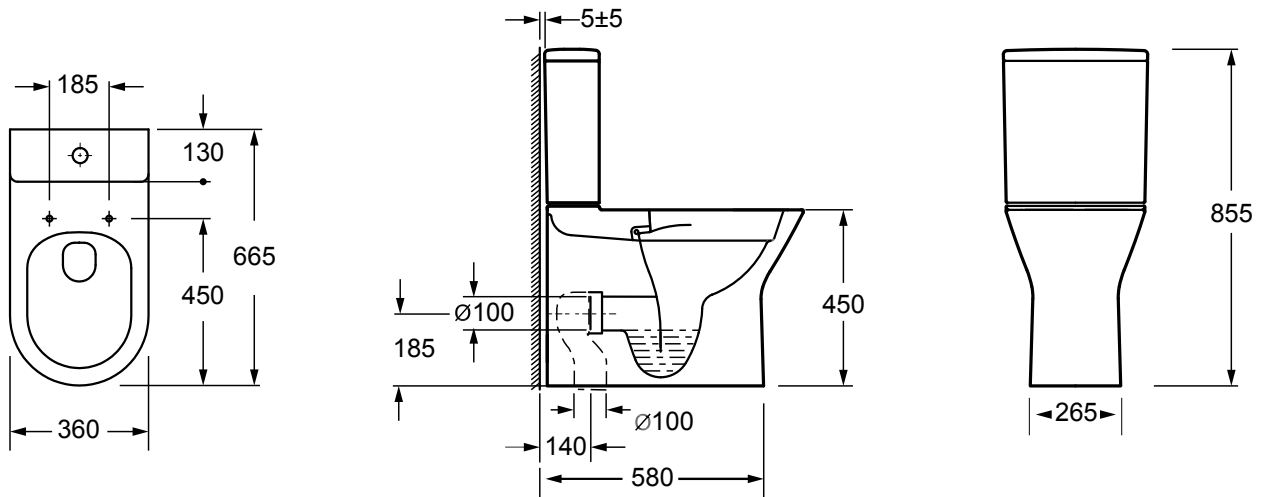

Skean Comfort Height Rimless Closed Back Close Coupled WC Suite INSKN001AR, INSKN002, INSNU004WRAP

Pan (INSKN001AR) + Cistern (INSKN002)

Seat (INSNU004WRAP)