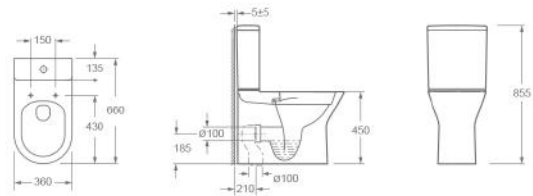

TECHNICAL DATA SHEET

SKEAN RIMLESS COMFORT HEIGHT CLOSED BACK CLOSE COUPLED WC PAN

Category: Close coupled pan

Weight: 36kg

Range: Skean

Guarantee: 25 years manufacturing

Instinct Code: INSKN001AR

EAN Code: 5060737384328

Dimensions are in millimetres except thread sizes which are BSP imperial.

Features

- CE Approved
- Rimless Short Projection Easy to Clean anti bacteria pan

Notes

Our guarantee is subject to the product having been installed, used and maintained in accordance with our instructions. All working parts (such as hinges, ceramic disks, cartridges and cistern fittings), which are subject to normal wear and tear, are covered for 36 months from proof of purchase date. This excludes seats and bath seals, which are covered for 12 months. Our guarantee applies to the original purchaser and is nontransferable. Our guarantee is only applicable in the UK and ROI. This does not affect your statutory rights.