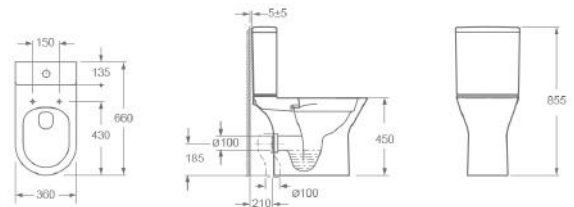

TECHNICAL DATA SHEET

SKEAN RIMLESS COMFORT HEIGHT OPEN BACK CLOSE COUPLED WC PAN

Category: Close coupled pan

Weight: 35kg

Range: Skean

Guarantee: 25 years manufacturing

Instinct Code: INSKN001ACR

EAN Code: 5060737384366

Dimensions are in millimetres except thread sizes which are BSP imperial.

Features

- CE Approved
- Rimless Short Projection Easy to Clean anti bacteria pan

Notes

Our guarantee is subject to the product having been installed, used and maintained in accordance with our instructions. All working parts (such as hinges, ceramic disks, cartridges and cistern fittings), which are subject to normal wear and tear, are covered for 36 months from proof of purchase date. This excludes seats and bath seals, which are covered for 12 months. Our guarantee applies to the original purchaser and is nontransferable. Our guarantee is only applicable in the UK and ROI. This does not affect your statutory rights.