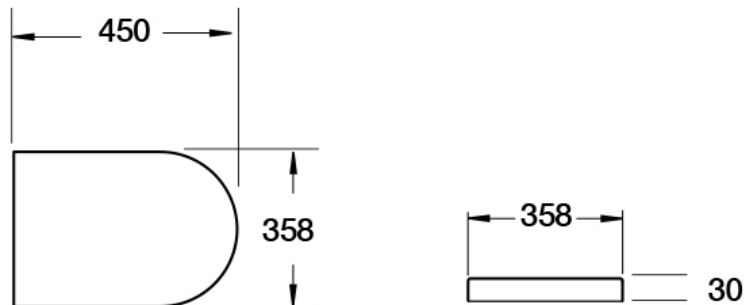

Skean Comfort Height Rimless Open Back Close Coupled WC Suite INSKN001ACR, INSKN002, INSNU004WRAP

Cistern Specification

Close Coupled Dual Flush Cistern
(INSKN002)

Finish	White
Dimensions	405(h) x 360(w) x 135(d) mm
Weight	15kg
Cistern Fitting Manufacturer	R&T
Lever	Push Button
Lever Position	Cistern Lid
Inlet Position (When looking at WC)	Right Hand

Pan Specification

Comfort Height Rimless Open Back Close Coupled Pan
(INSKN001ACR)

Finish	White
Dimensions	450(h) x 360(w) x 665(d) mm
Weight	35kg
Fixing Supplied	Yes
Fixing Exposed or Concealed	Concealed

Skean Comfort Height Rimless Open Back Close Coupled WC Suite INSKN001ACR, INSKN002, INSNU004WRAP

Pan (INSKN001ACR) + Cistern (INSKN002)

Seat (INSNU004WRAP)

Skean Comfort Height Rimless Open Back Close Coupled WC Suite INSKN001ACR, INSKN002, INSNU004WRAP