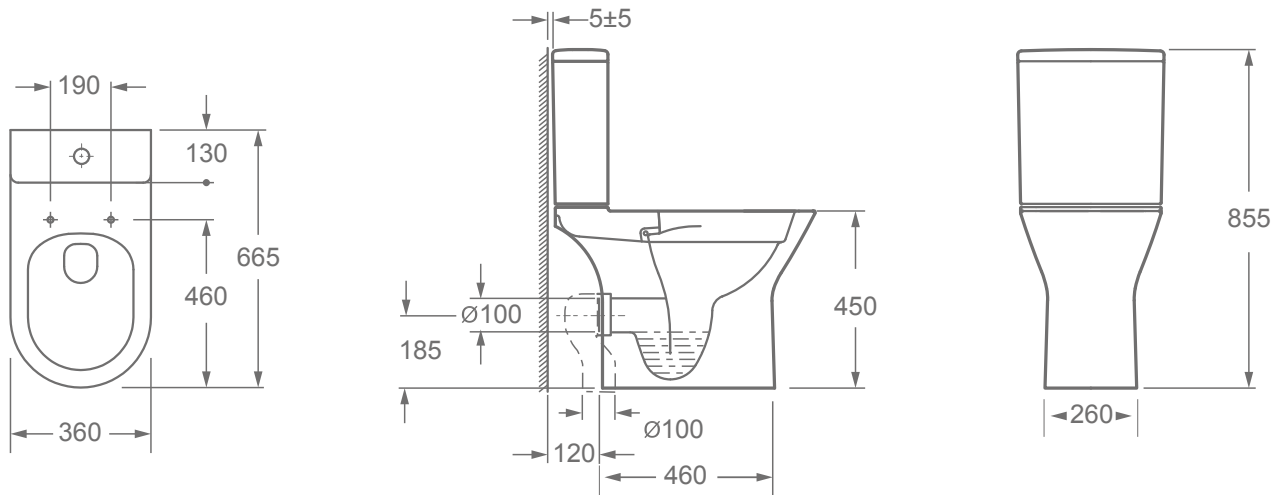

Skean Comfort Height Rimless Open Back Close Coupled WC Suite INSKN001ACR, INSKN002, INSNU004WRAP

Cistern Specification

Close Coupled Dual Flush Cistern
(INSKN002)

Finish	White
Dimensions	405(h) x 360(w) x 135(d) mm
Weight	15kg
Cistern Fitting Manufacturer	R&T
Lever	Push Button
Lever Position	Cistern Lid
Inlet Position (When looking at WC)	Right Hand

Pan Specification

Comfort Height Rimless Open Back Close Coupled Pan
(INSKN001ACR)

Finish	White
Dimensions	450(h) x 360(w) x 665(d) mm
Weight	35kg
Fixing Supplied	Yes
Fixing Exposed or Concealed	Concealed

Skean Comfort Height Rimless Open Back Close Coupled WC Suite INSKN001ACR, INSKN002, INSNU004WRAP

Pan (INSKN001ACR) + Cistern (INSKN002)

Seat (INSNU004WRAP)

Skean Comfort Height Rimless Open Back Close Coupled WC Suite INSKN001ACR, INSKN002, INSNU004WRAP