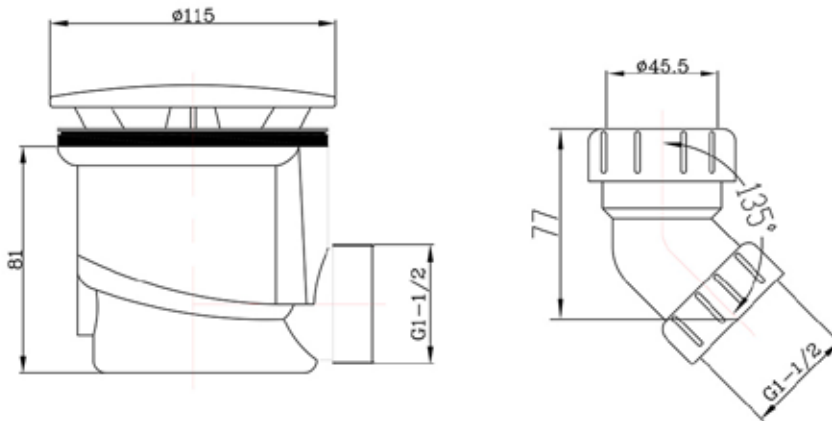

### 90mm Fast Flow Shower Waste (40mm Angled Compression Connector) INS37STCP

#### Specification

Finish	Chrome
Dimensions	81(h) x 115(w) x 192(d) mm
Weight	0.38kg
Waste Body Material	Plastic
Back Nut	-
Slotted / Unslotted	-
Plug Type	-
Pipe Extension Length	-
Flange Size	-