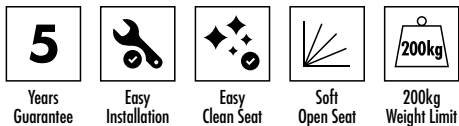

Lux Soft Close Shower Seat INST03022

Specification

Finish	White / Aluminium
Dimensions	405(h) x 365(w) x 360(d) mm
Weight	3.6kg
Seat Material	Durable thermoset plastic with aluminium bracket for premium feel

Features

Design	Slim soft close design
Mounting	Wall mounted, folds up flat to the wall when not in use
Load Bearing	Holds up to 200kg
Assembly	Easy to install
Fixings	Supplied

Key Features + Benefits

Certifications + Approvals