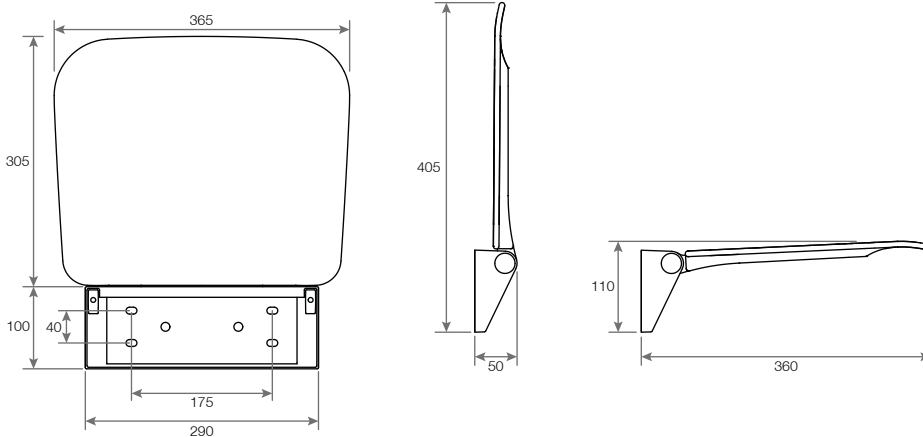

Lux Soft Close Shower Seat INST03022

Specification

Finish	White / Aluminium
Dimensions	405(h) x 365(w) x 360(d) mm
Weight	3.6kg
Seat Material	Durable thermoset plastic with aluminium bracket for premium feel

Features

Design	Slim soft close design
Mounting	Wall mounted, folds up flat to the wall when not in use
Load Bearing	Holds up to 200kg
Assembly	Easy to install
Fixings	Supplied

Key Features + Benefits

Certifications + Approvals