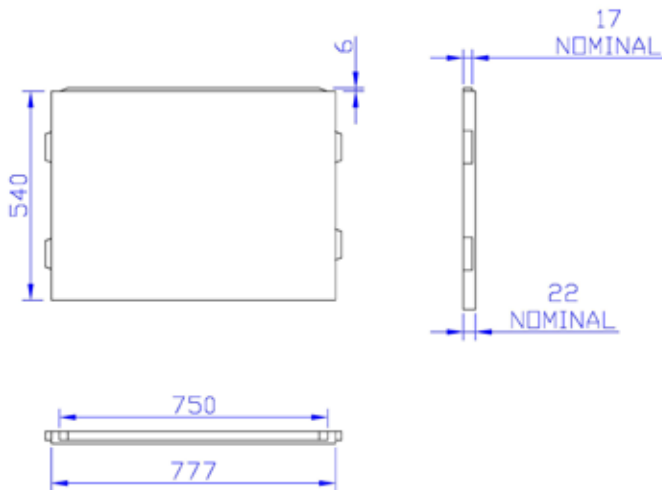

### Shibden / Wilsden 800 x 540mm End Panel INS854EP

#### Specification

Finish	White
Dimensions	540(h) x 777(w) x 22(d) mm
Weight	1.3kg
End Panel (Adjustment)	-
End Panel Material	Acrylic Styrene