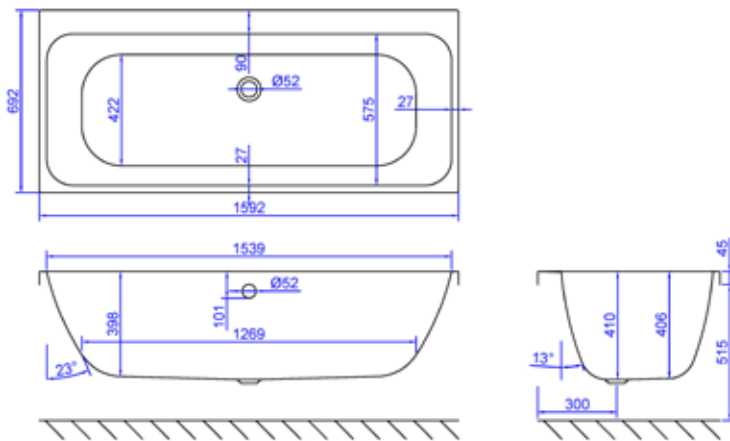

Shibden 1600 x 700mm Double Ended Bath INSSH16070DEW

Specification

Finish	White
Dimensions	515(h) x 1592(w) x 692(d) mm
Weight	22.82kg
Bath Type	Back to wall
Tapholes	Can be drilled
Water Capacity	188 Litres
Legs Supplied	Yes
Leg Fixing Type	Cradle & Wall Supports
Legs Adjustable	Yes
Bath Surface Material	Acrylic
Bath Surface Material Thickness	5mm Acrylic + GRP
Waste Supplied	No
Waste Integrated	No
Click Waste Finish	-
Overflow Bath Filler Can Be Fitted	Yes
Overflow Type	Standard 52mm Drilling
Overflow Height	455mm
Encapsulated Base Board	Yes
Base Board Material	Wood
Material Used to Cover Base Board	Glass fibre resin
Weight of Material used to cover base board	13kg
Bath Frame	Yes
Bath Frame Material	Wood

All information on the data sheet is correct at the time of publication. All measurements are approximate and subject to standard tolerances.