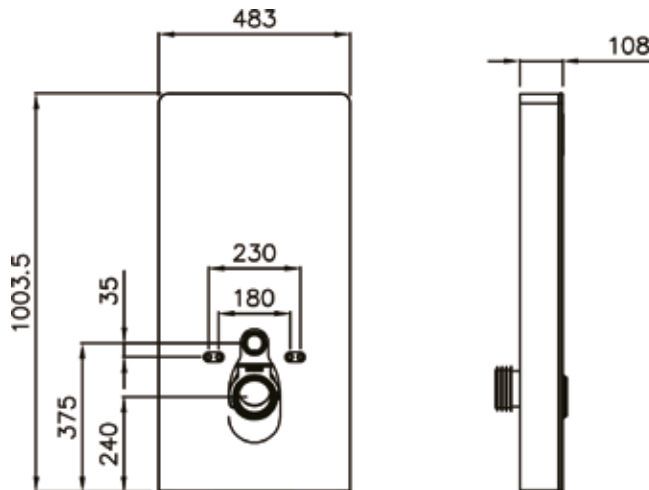

Technical Data Sheet | WC Pillar Cistern Unit

Senso Smart – Touch Free Glass Wall Hung Cistern Frame (Wall Hung Pans Only) INSSM002WW

Specification

Finish	White Glass
Dimensions	1003.5(h) x 483(w) x 108(d) mm
Weight	22.5kg
Cistern Fitting	–
Manufacturer	–
Lever / Button	Touch free
Lever / Button Position	Right hand
Inlet Position (When looking at WC)	–

Features

Dual flush cistern
Safety glass with anti shatter film
Easy installation and servicing
White glass finish

Key Features + Benefits

Certifications + Approvals

Imex Ceramics

15 Millbrook Industrial Estate, Sybron Way, Crowborough TN6 3DU. Technical Support – Tel: 01530 835598 Email: sales@imexceramic.co.uk