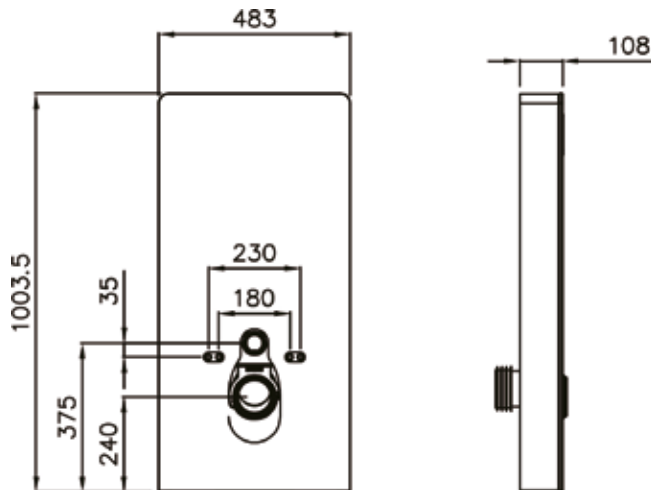

Key Features + Benefits

3
Years
Guarantee

IR
Contactless
Controls

Easy
Install

Certifications + Approvals

Imex Ceramics

15 Millbrook Industrial Estate, Sybron Way, Crowborough TN6 3DU. Technical Support – Tel: 01530 835598 Email: sales@imexceramic.co.uk

All information on the data sheet is correct at the time of publication. All measurements are approximate and subject to standard tolerances.