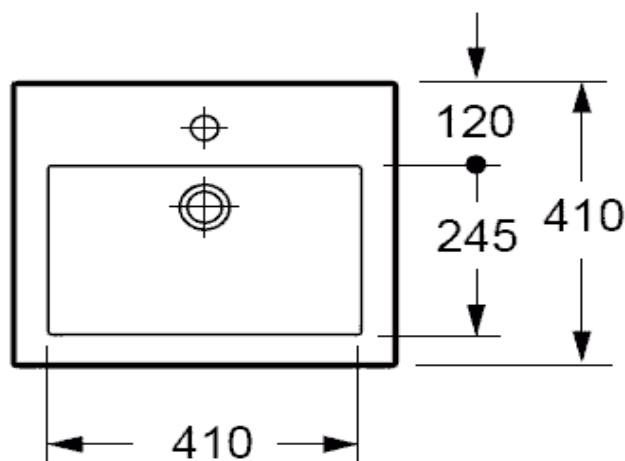

Product Code	INSSASQ005
---------------------	------------

Instinct INSSASQ005 Samos Square 50cm One Taphole Basin 500x410x160mm

Category:	Basins	Weight	14.5 KG	Range	Samos Square
Guarantee:	Sanitaryware		25 years	Instinct Code	INSSASQ005
	Cistern Fittings		3 years	Colour:	White
	Seats		1 year	EAN CODE	5060516861859

Dimensions are in Millimetres except thread sizes which are BSP imperial

Features:

- Excludes fittings, wastes, taps
- Easy to Clean Glaze
- Fischer Fixing Systems recommended

Approvals:

- CE Approved YES
- Made to British Standard YES
- WRAS Approved