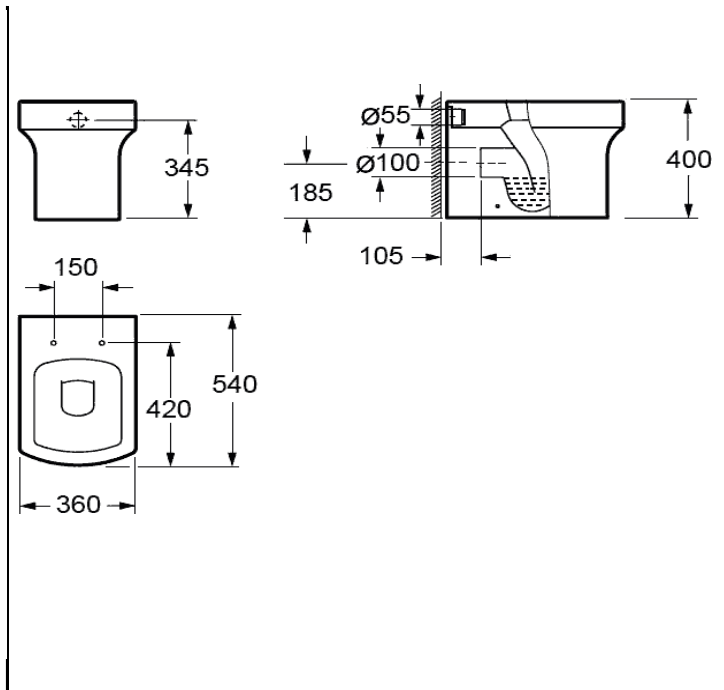

Product Code

INSSA012

Instinct INSSA012 Samos / Samos Square Back To Wall Pan 360x540x400mm

Category:	Toilets	Weight	27 KG	Range	Samos / Samos Square
Guarantee:	Sanitaryware		25 years	Instinct Code	INSSA012
	Cistern Fittings		3 years	Colour:	White
	Seats		1 year	EAN CODE	5060516861774

Dimensions are in Millimetres except thread sizes which are BSP imperial

Features:

Easy to Clean Glaze
Includes fittings

Approvals:

CE Approved	YES
Made to British Standard	YES
WRAS Approved	

Notes

Our guarantee is subject to the product having been installed, used and maintained in accordance with our instructions. All working parts (such as hinges, ceramic disks, cartridges, seals and cistern fittings), are covered for 36 months from proof of purchase date. This excludes seats, which are subject to normal wear and tear, which are covered for 12 months. Our guarantee applies to the original purchaser and is non-transferable. Our guarantee is only applicable in the UK and ROI. This does not affect your statutory rights.