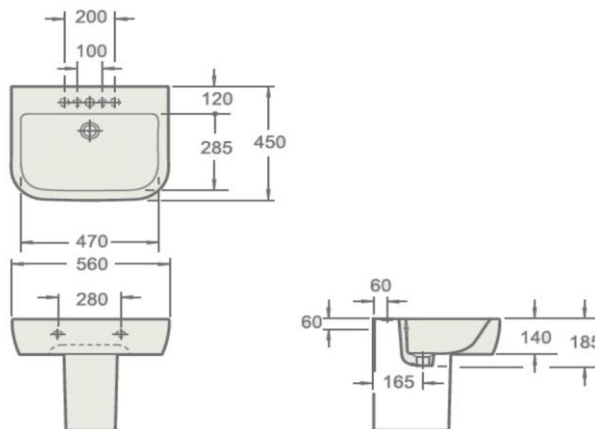

Product Code	INSSA010N
---------------------	-----------

Instinct - INSSA010N Samos / Edge / Samos Square / Nuance Sq. Semi Pedestal in White 0 (x x)

Category:	Basins	Weight	9.20 KG	Range	Samos / Edge / Samos Square / Nuance Sq
Guarantee:	Sanitaryware		25 Years	Instinct Code	INSSA010N
	Cistern Fittings		3 Years	Colour:	White
	Seats		1 Year	EAN CODE	5060516861781

Dimensions are in Millimetres except thread sizes which are BSP imperial

Features:

Easy to Clean Glaze

Approvals:

British Standard

CE Approval

YES

Notes