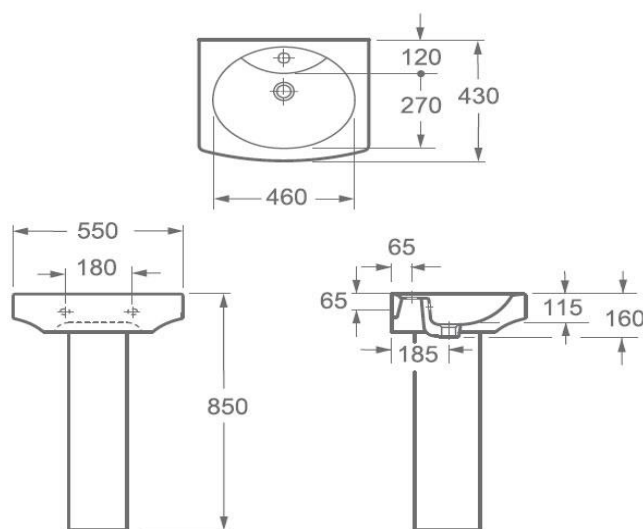

Product Code	INSSA009
---------------------	----------

Instinct INSSA009 Samos / Samos Square Full Pedestal 180x735x180mm

Category:	Basins	Weight	17 KG	Range	Samos / Samos Square
Guarantee:	Sanitaryware		25 years	Instinct Code	INSSA009
	Cistern Fittings		3 years	Colour:	White
	Seats		1 year	EAN CODE	5060516861767

Dimensions are in Millimetres except thread sizes which are BSP imperial

Features:

- Excludes fittings, wastes, taps
- Easy to Clean Glaze
- Fischer Fixing Systems recommended

Approvals:

- CE Approved YES
- Made to British Standard YES
- WRAS Approved