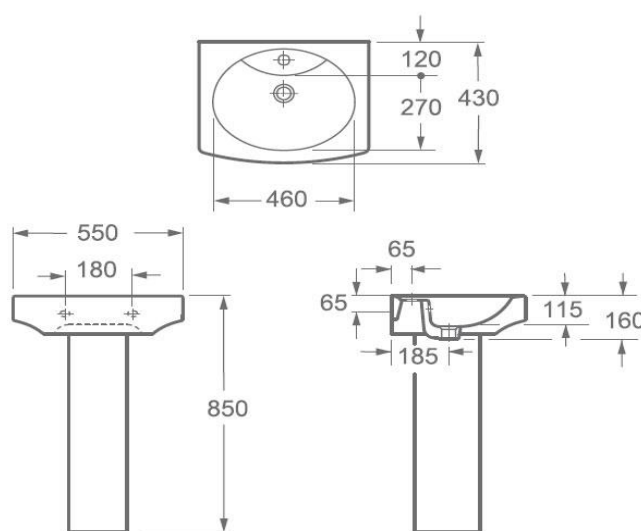

### Instinct INSSA005 Samos 55cm One Taphole Basin 550x430x160mm

Category:	Basins	Weight	14 KG	Range	Samos
Guarantee:	Sanitaryware		25 years	Instinct Code	INSSA005
	Cistern Fittings		3 years	Colour:	White
	Seats		1 year	EAN CODE	5060516861750

Dimensions are in Millimetres except thread sizes which are BSP imperial