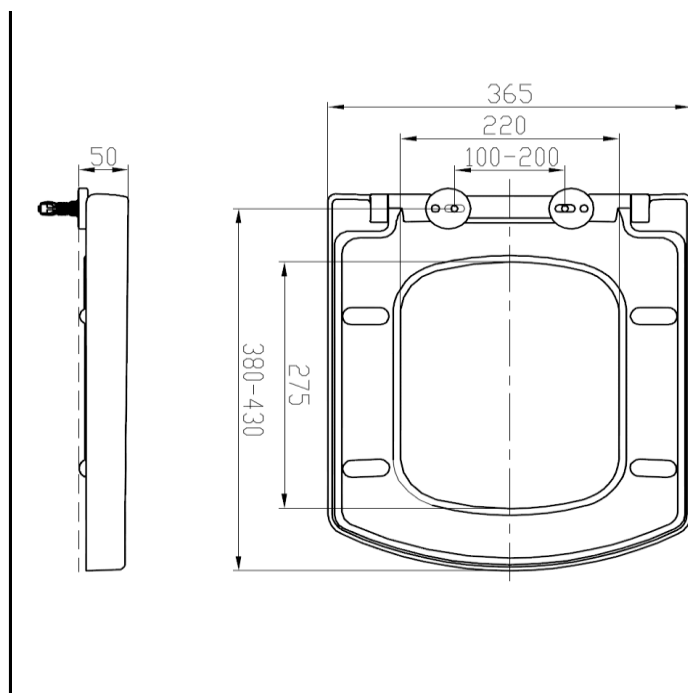

Product Code	INSSA004
---------------------	----------

Instinct INSSA004 Samos / Edge / Samos Square Slow Close Seat - Quick Release xxmm

Category:	Toilets	Weight	2.4 KG	Range	Samos / Edge / Samos Square
Guarantee:	Sanitaryware		10 years	Instinct Code	INSSA004
	Cistern Fittings		3 years	Colour:	White
	Seats		1 year	EAN CODE	5060516861743

Dimensions are in Millimetres except thread sizes which are BSP imperial

Features:

- Soft Close Mechanism
- Quick Release Seat Hinges
- Includes fixings

Approvals:

- CE Approved YES
- Made to British Standard YES
- WRAS Approved