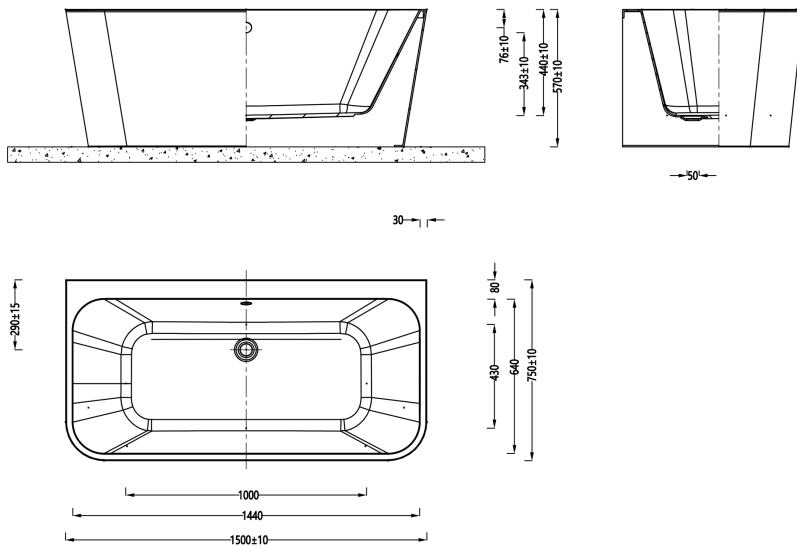

#### Specification

Finish	Matt Black
Dimensions	570(h) x 1500(w) x 750(d) mm
Weight	43.5kg
Bath Type	Fully back to wall
Tapholes	None
Water Capacity	229 litres
Legs Supplied	Yes
Leg Fixing Type	Integrated frame
Legs Adjustable	Yes
Bath Surface Material	Acrylic
Bath Surface Material Thickness	5mm
Waste Supplied	No
Overflow Supplied	No
Overflow Height	343mm
Encapsulated Base Board	Yes
Base Board Material	Timber
Material Used to Cover Base Board	Core mat sheet