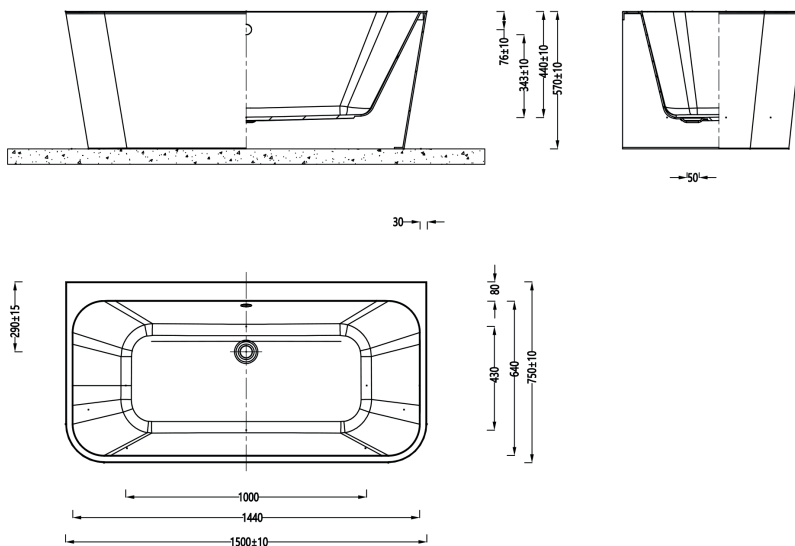

#### Specification

Finish	Matt Black
Dimensions	570(h) x 1500(w) x 750(d) mm
Weight	43.5kg
Bath Type	Fully back to wall
Tapholes	None
Water Capacity	229 litres
Legs Supplied	Yes
Leg Fixing Type	Integrated frame
Legs Adjustable	Yes
Bath Surface Material	Acrylic
Bath Surface Material Thickness	5mm
Waste Supplied	Yes
Overflow Supplied	No
Overflow Height	343mm
Encapsulated Base Board	Yes
Base Board Material	Timber
Material Used to Cover Base Board	Core mat sheet