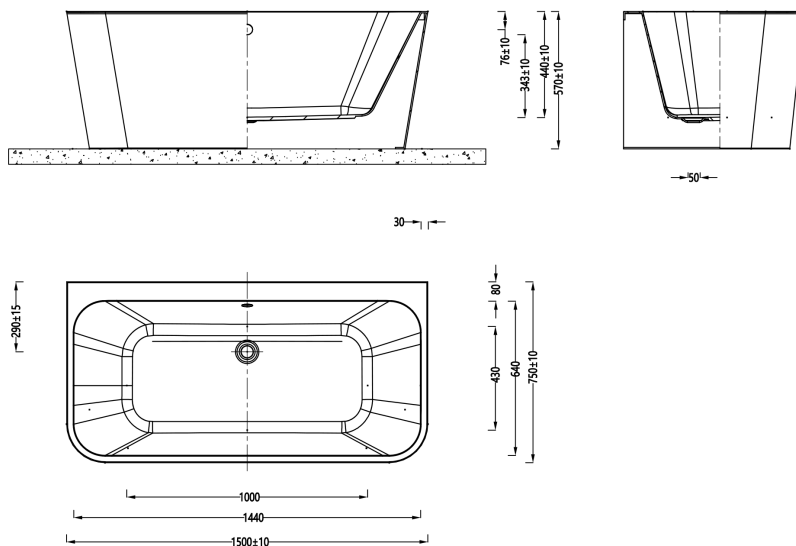

#### Specification

Finish	White
Dimensions	570(h) x 1500(w) x 750(d) mm
Weight	36kg
Bath Type	Fully back to wall
Tapholes	None
Water Capacity	229 litres
Legs Supplied	Yes
Leg Fixing Type	Integrated frame
Legs Adjustable	Yes
Bath Surface Material	Acrylic
Bath Surface Material Thickness	5mm
Waste Supplied	No
Overflow Supplied	No
Overflow Height	343mm
Encapsulated Base Board	Yes
Base Board Material	Timber
Material Used to Cover Base Board	Core mat sheet