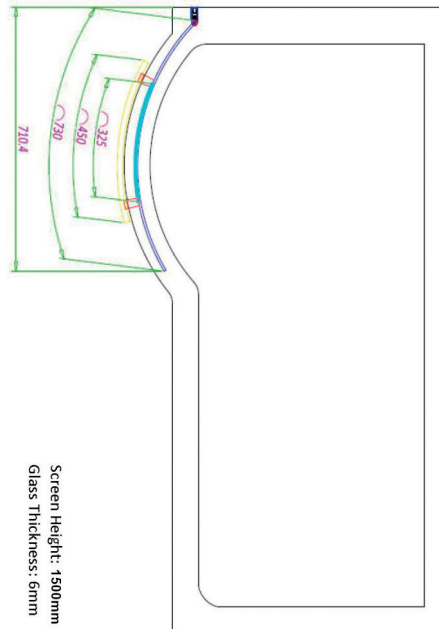

Rushmere/Kirton 6mm Shower Bath Screen INSRUKI015

Specification

Frame Finish	Chrome
Glass Finish	Clear
Cover Finish	Chrome
Fixings	Concealed
Seals	Clear PVC
Dimensions	1500(h) x 710(w) x 5(d) mm
Weight	23 kg
Glass Thickness	6mm toughened safety glass

Features

Design	Glass/Chrome
Compatibility	Suitable for all Rushmere/ Kirton shower baths

Key Features + Benefits

10 Year Guarantee	6 mm Glass Thickness	↔ Fully Reversible
--------------------------------	--------------------------------------	---------------------------------