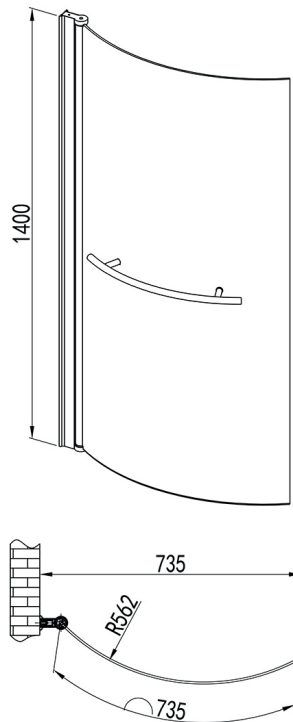

### Rushmere 6mm Shower Bath Screen INSRU032

#### Specification

Frame Finish	Brushed Brass
Glass Finish	Clear
Cover Finish	Brushed Brass
Fixings	Concealed
Seals	Clear PVC
Dimensions	1400(h) x 735(w) mm
Weight	23 kg
Glass Thickness	6mm toughened safety glass