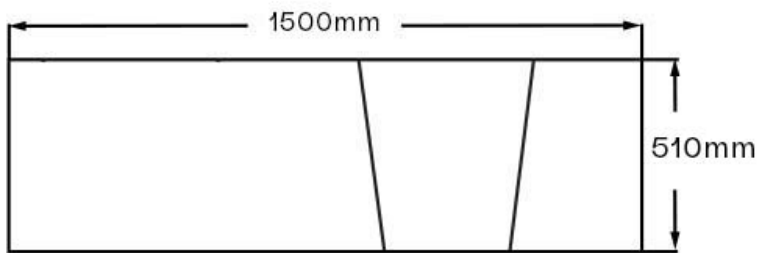

Rushmere 1500 Shower Bath Front Panel INSRU028

Specification

Finish	White
Dimensions	510(h) x 1500(w) x 40(d) mm
Weight	5.5kg
Bath Type	Bath panel
Surface Material	Acrylic
Surface Material Thickness	5mm