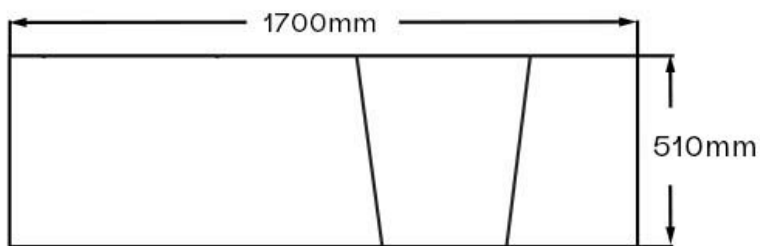

Rushmere 1700 Shower Bath Front Panel INSRU027

Specification

Finish	White
Dimensions	510(h) x 1700(w) x 40(d) mm
Weight	5.5kg
Bath Type	Bath panel
Surface Material	Acrylic
Surface Material Thickness	5mm