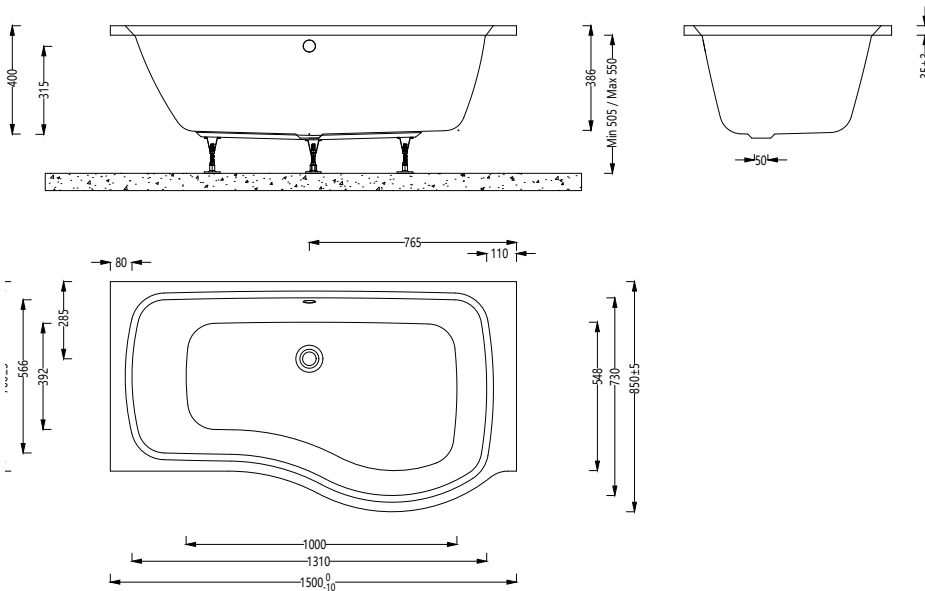

Rushmere Instinct Cast Shower Bath 1500 (Right Hand) INSRU026

Specification

Finish	White
Dimensions	505-550(h) x 1500(w) x 850(d) mm
Weight	20kg
Bath Type	Standard shower bath
Tapholes	Can be drilled
Water Capacity	185 Litres
Legs Supplied	Yes
Leg Fixing Type	Bars with 5 adjustable feet
Legs Adjustable	Yes
Bath Surface Material	Acrylic
Bath Surface Material Thickness	5mm
Waste Supplied	No
Overflow Supplied	No
Overflow Height	315mm
Encapsulated Base Board	Yes
Base Board Material	Timber
Material Used to Cover Base Board	Chop spray resin and fiberglass