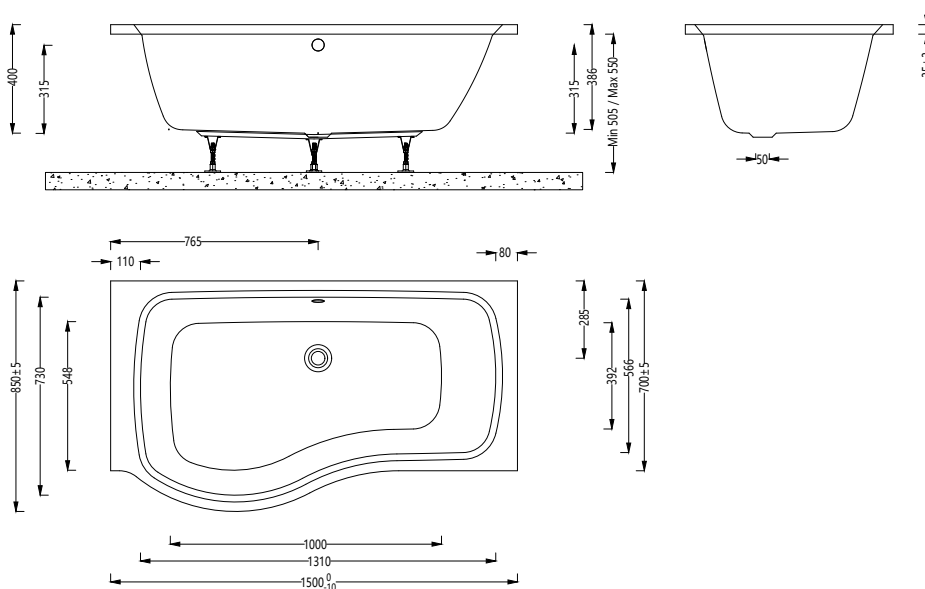

### Rushmere Instinct Cast Shower Bath 1500 (Left Hand) INSRU025

#### Specification

Finish	White
Dimensions	505-550(h) x 1500(w) x 850(d) mm
Weight	20kg
Bath Type	Standard Shower Bath
Tapholes	Can be drilled
Water Capacity	185 Litres
Legs Supplied	Yes
Leg Fixing Type	Bars with 5 adjustable feet
Legs Adjustable	Yes
Bath Surface Material	Acrylic
Bath Surface Material Thickness	5mm
Waste Supplied	No
Overflow Supplied	No
Overflow Height	315mm
Encapsulated Base Board	Yes
Base Board Material	Timber
Material Used to Cover Base Board	Chop spray resin and fiberglass