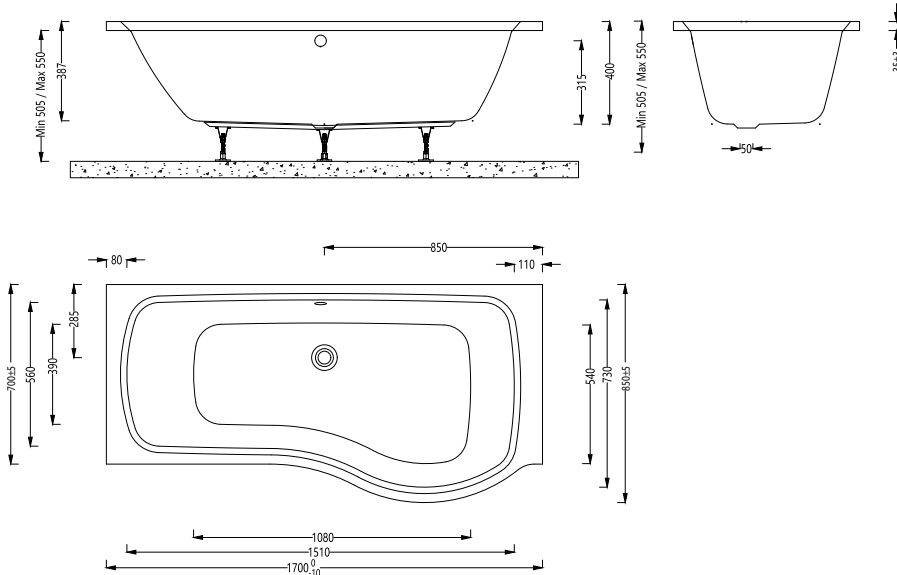

Key Features + Benefits

Certifications + Accreditations

Imex Ceramics

15 Millbrook Industrial Estate, Sybron Way, Crowborough TN6 3DU. Technical Support – Tel: 01530 835598 Email: sales@imexceramic.co.uk

All information on the data sheet is correct at the time of publication. All measurements are approximate and subject to standard tolerances.