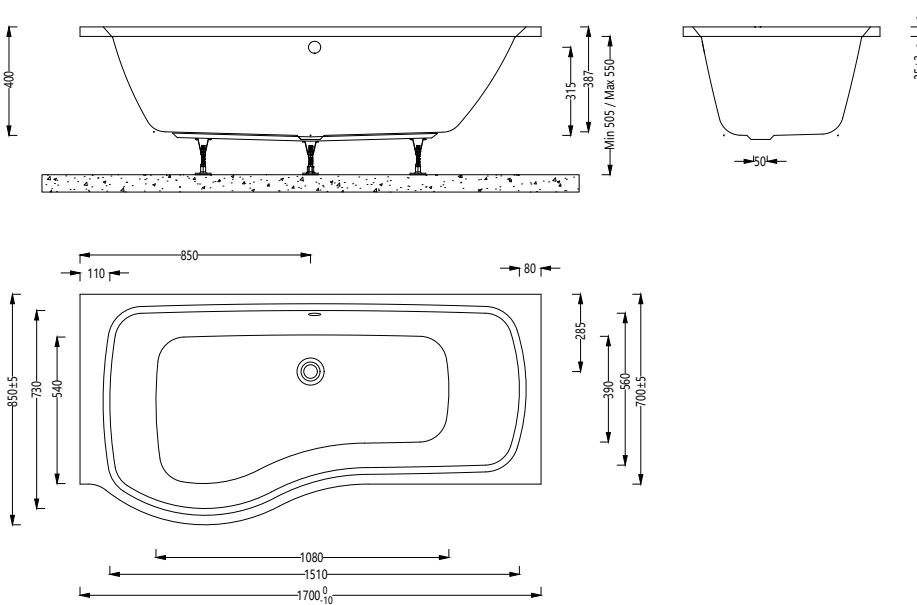

Rushmere Instinct Cast Shower Bath 1700 (Left Hand) INSRU023

Specification

Finish	White
Dimensions	505-550(h) x 1700(w) x 850(d) mm
Weight	22kg
Bath Type	Standard shower bath
Tapholes	Can be drilled
Water Capacity	195 Litres
Legs Supplied	Yes
Leg Fixing Type	Bars with 5 adjustable feet
Legs Adjustable	Yes
Bath Surface Material	Acrylic
Bath Surface Material Thickness	5mm
Waste Supplied	No
Overflow Supplied	No
Overflow Height	315mm
Encapsulated Base Board	Yes
Base Board Material	Timber
Material Used to Cover Base Board	Chop spray resin and fiberglass