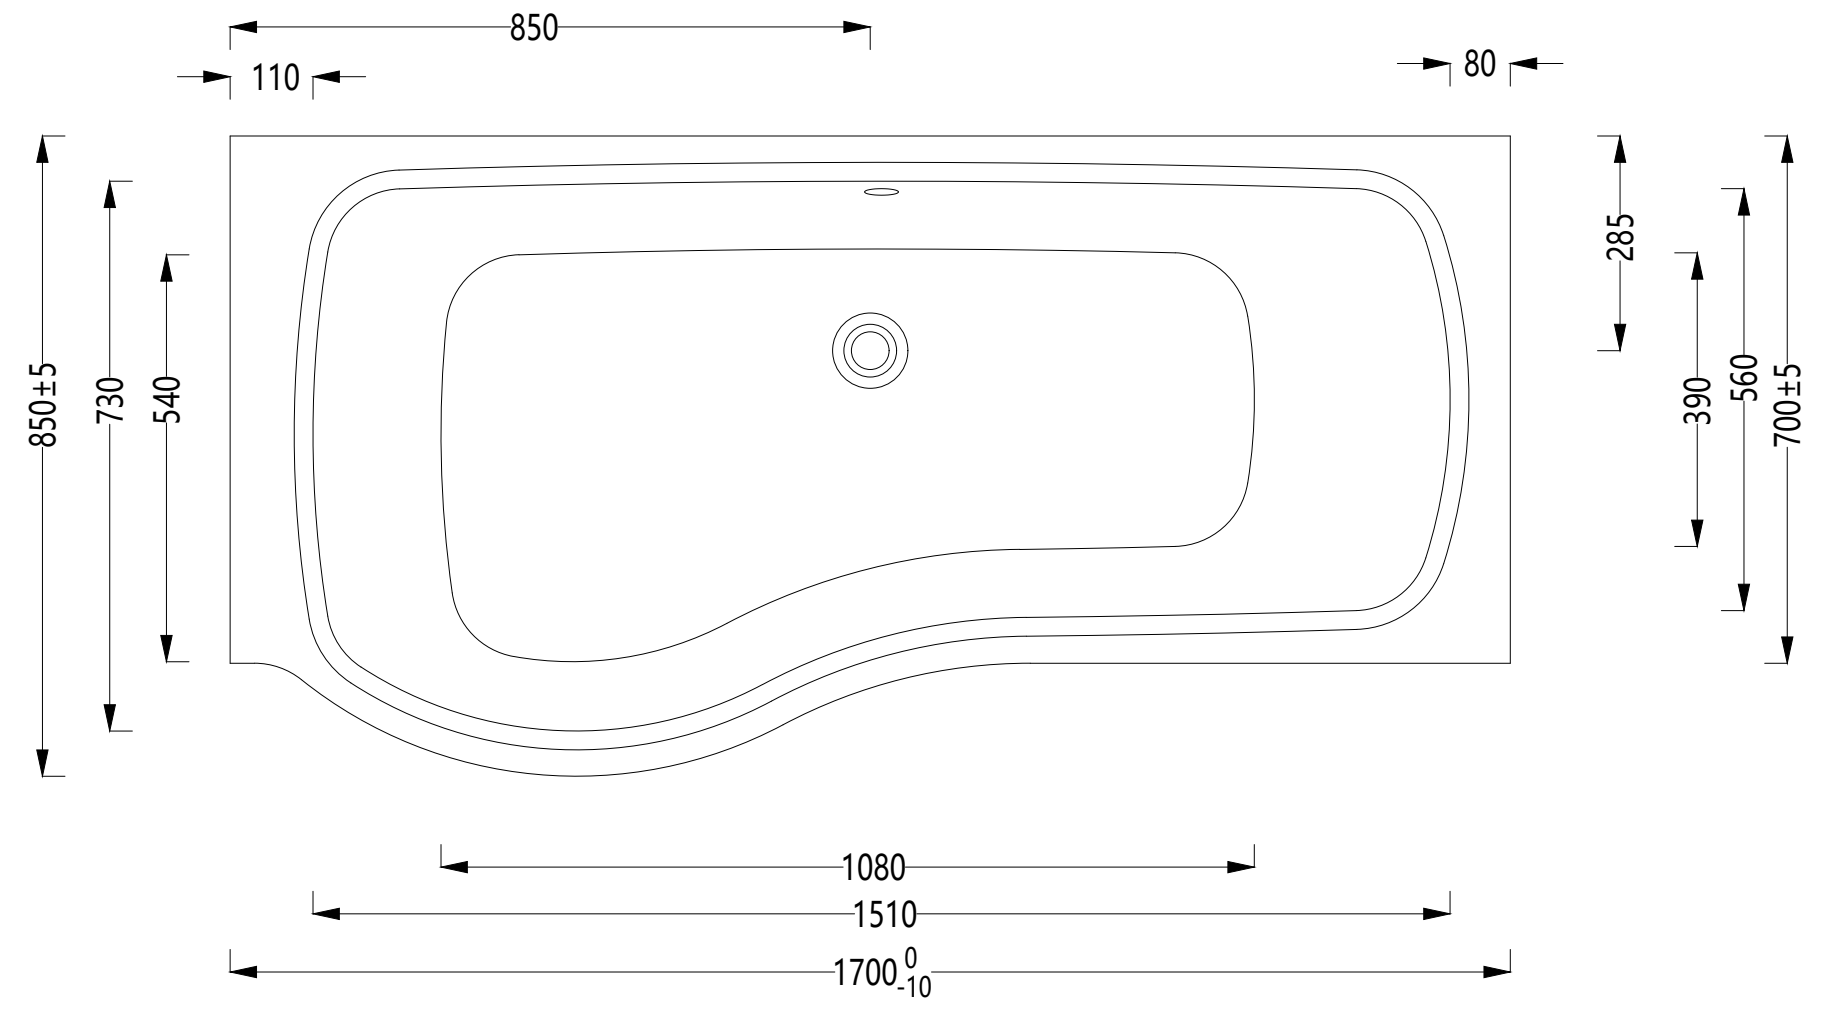

35±3

Imex Ceramics UK Technical Drawings

PREMIER CAST CODE
IMC RSBLH17X85