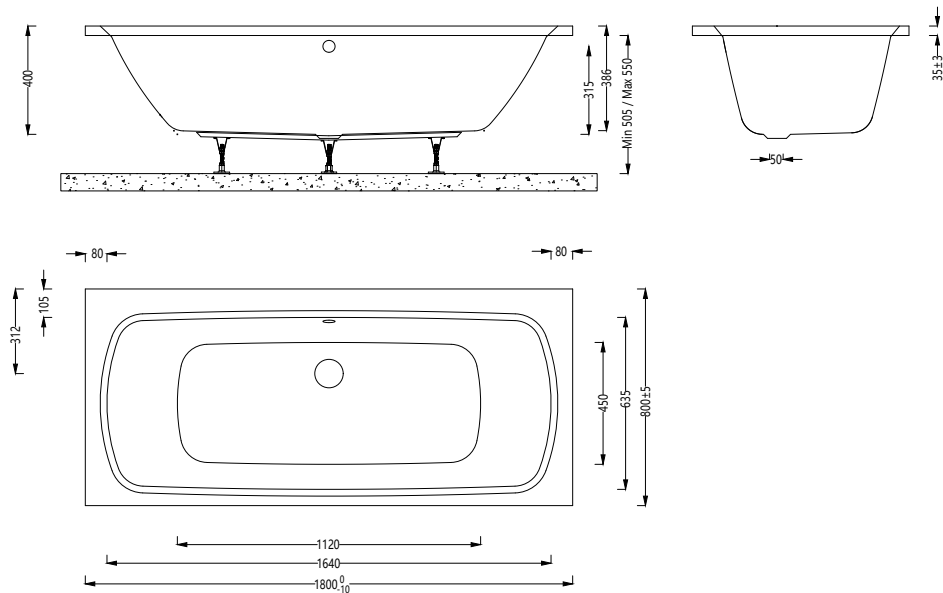

Key Features + Benefits

Certifications + Accreditations

Imex Ceramics

15 Millbrook Industrial Estate, Sybron Way, Crowborough TN6 3DU. Technical Support – Tel: 01530 835598 Email: sales@imexceramic.co.uk

All information on the data sheet is correct at the time of publication. All measurements are approximate and subject to standard tolerances.