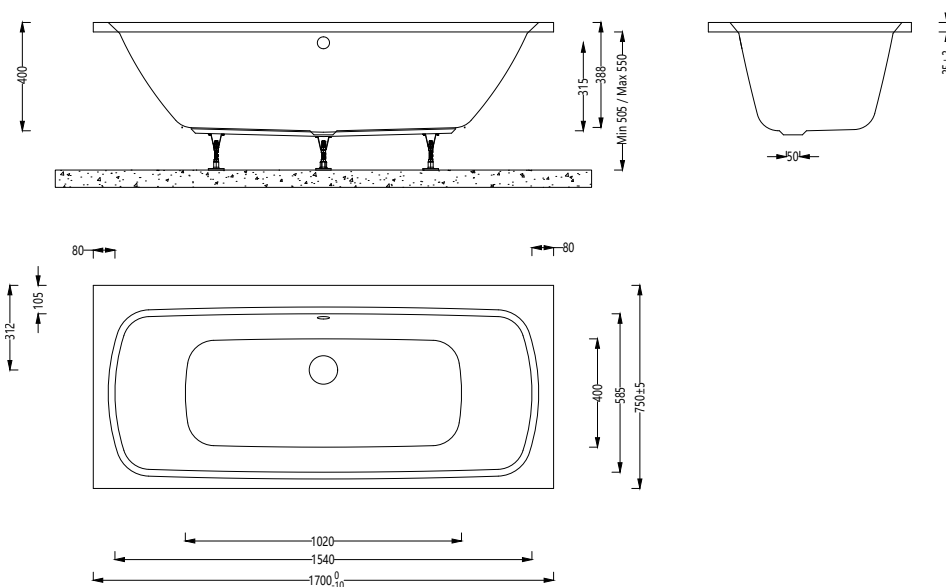

Key Features + Benefits

Certifications + Accreditations

Imex Ceramics

15 Millbrook Industrial Estate, Sybron Way, Crowborough TN6 3DU. Technical Support – Tel: 01530 835598 Email: sales@imexceramic.co.uk

All information on the data sheet is correct at the time of publication. All measurements are approximate and subject to standard tolerances.