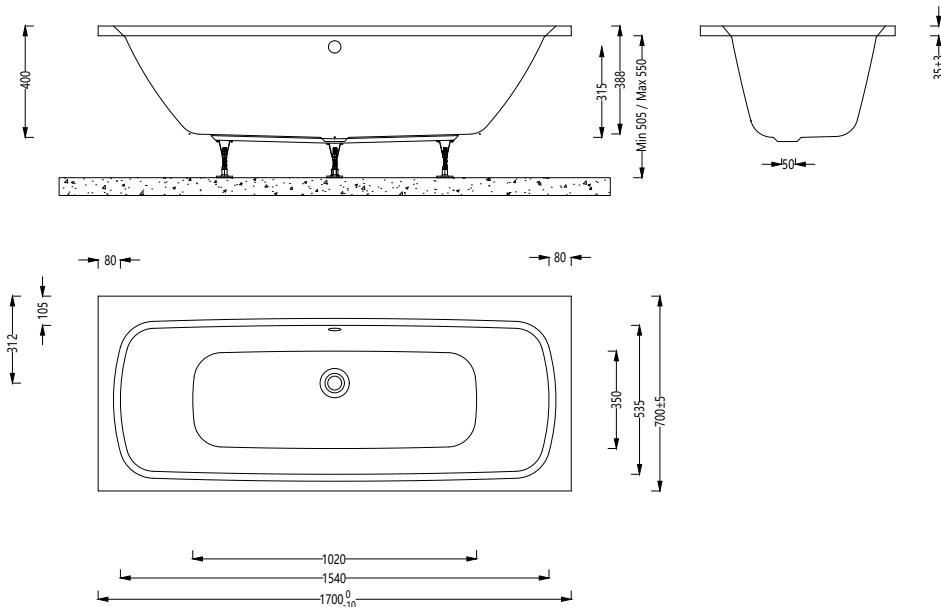

Key Features + Benefits

Certifications + Accreditations

Imex Ceramics

15 Millbrook Industrial Estate, Sybron Way, Crowborough TN6 3DU. Technical Support – Tel: 01530 835598 Email: sales@imexceramic.co.uk

All information on the data sheet is correct at the time of publication. All measurements are approximate and subject to standard tolerances.