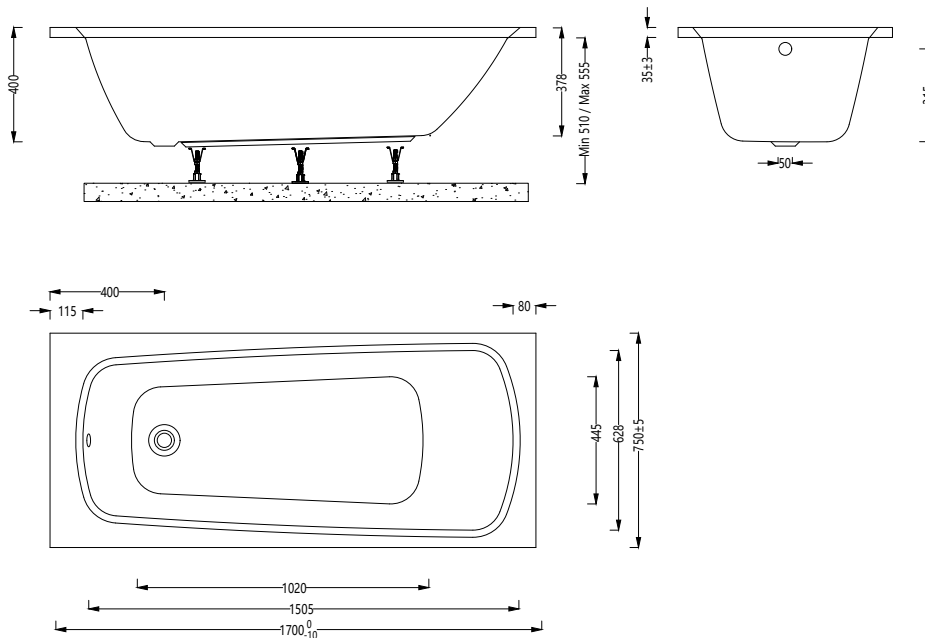

Key Features + Benefits

Certifications + Accreditations

Imex Ceramics

15 Millbrook Industrial Estate, Sybron Way, Crowborough TN6 3DU. Technical Support – Tel: 01530 835598 Email: sales@imexceramic.co.uk

All information on the data sheet is correct at the time of publication. All measurements are approximate and subject to standard tolerances.