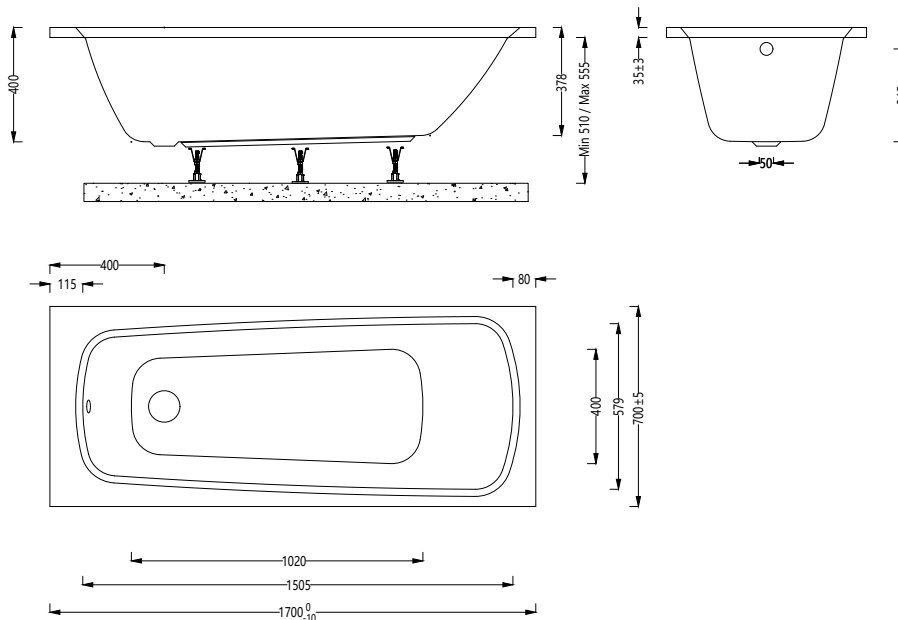

Key Features + Benefits

Certifications + Accreditations

Imex Ceramics

15 Millbrook Industrial Estate, Sybron Way, Crowborough TN6 3DU. Technical Support – Tel: 01530 835598 Email: sales@imexceramic.co.uk

All information on the data sheet is correct at the time of publication. All measurements are approximate and subject to standard tolerances.