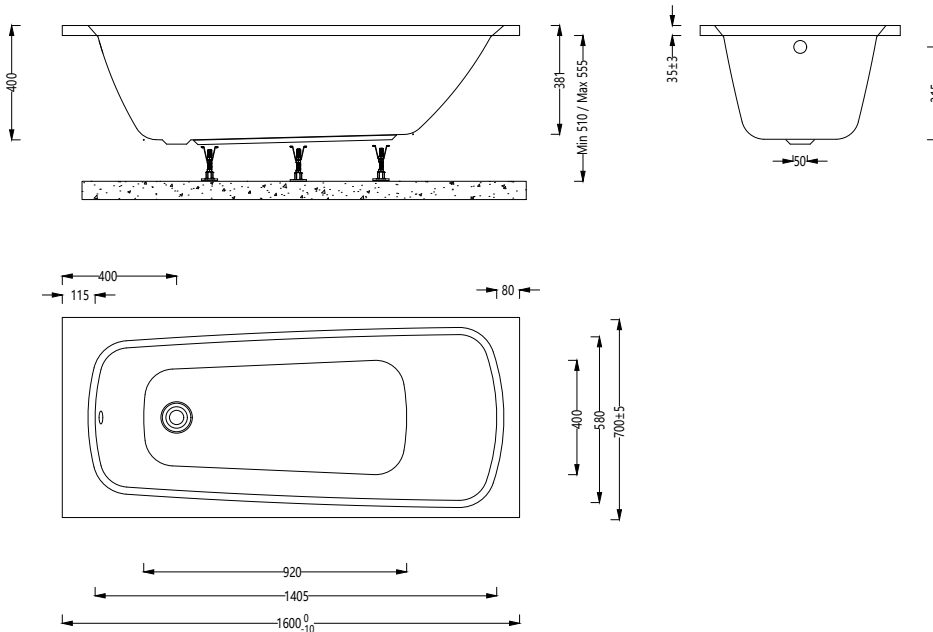

Key Features + Benefits

Certifications + Accreditations

Imex Ceramics

15 Millbrook Industrial Estate, Sybron Way, Crowborough TN6 3DU. Technical Support – Tel: 01530 835598 Email: sales@imexceramic.co.uk

All information on the data sheet is correct at the time of publication. All measurements are approximate and subject to standard tolerances.