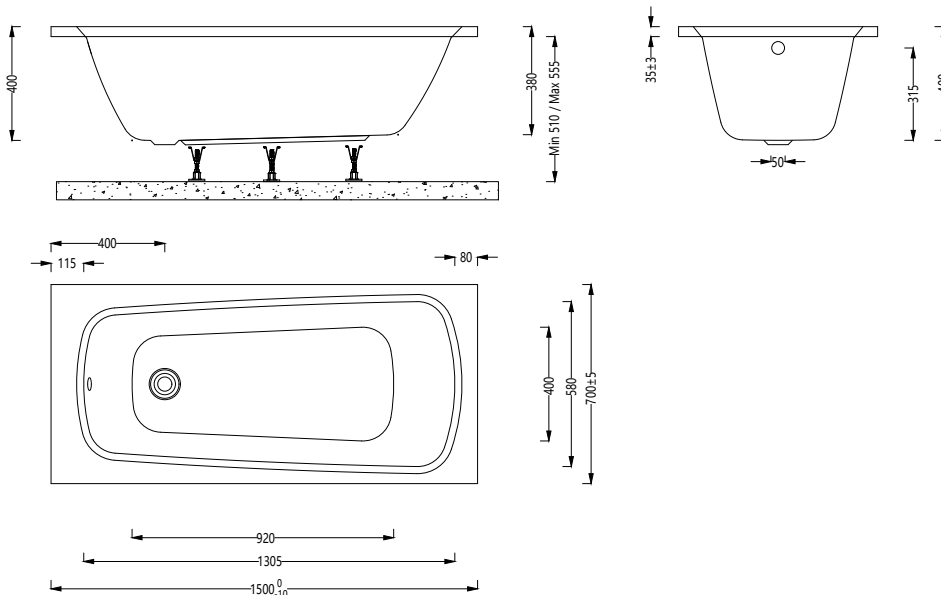

### Rushmere Instinct Cast Single Ended Bath INSRU015

#### Specification

Finish	White
Dimensions	510-555(h) x 1500(w) x 700(d) mm
Weight	18kg
Bath Type	Standard single ended
Tapholes	Can be drilled
Water Capacity	145 Litres
Legs Supplied	Yes
Leg Fixing Type	Bars with 5 adjustable feet
Legs Adjustable	Yes
Bath Surface Material	Acrylic
Bath Surface Material Thickness	5mm
Waste Supplied	No
Overflow Supplied	No
Overflow Height	315mm
Encapsulated Base Board	Yes
Base Board Material	Timber
Material Used to Cover Base Board	Chop spray resin and fiberglass