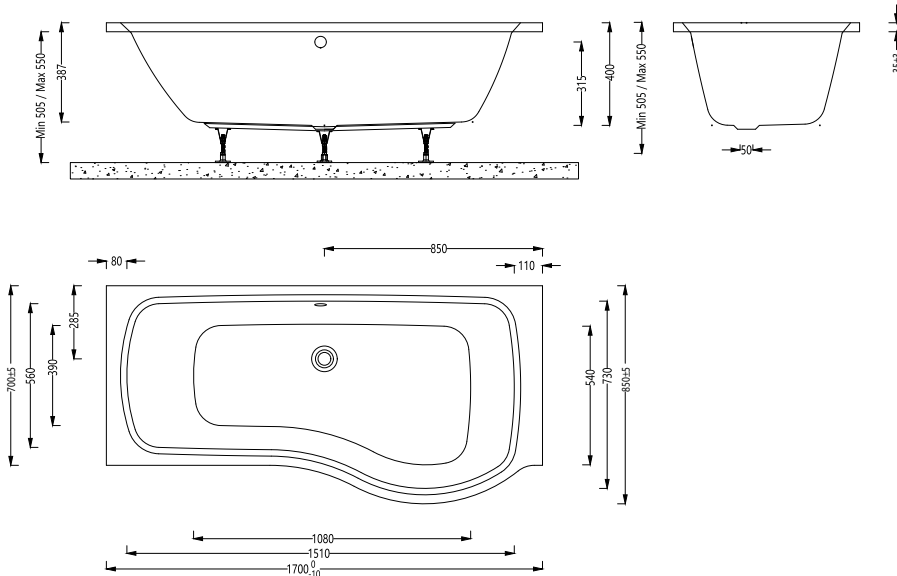

Key Features + Benefits

Certifications + Accreditations

Imex Ceramics

15 Millbrook Industrial Estate, Sybron Way, Crowborough TN6 3DU. Technical Support – Tel: 01530 835598 Email: sales@imexceramic.co.uk

All information on the data sheet is correct at the time of publication. All measurements are approximate and subject to standard tolerances.