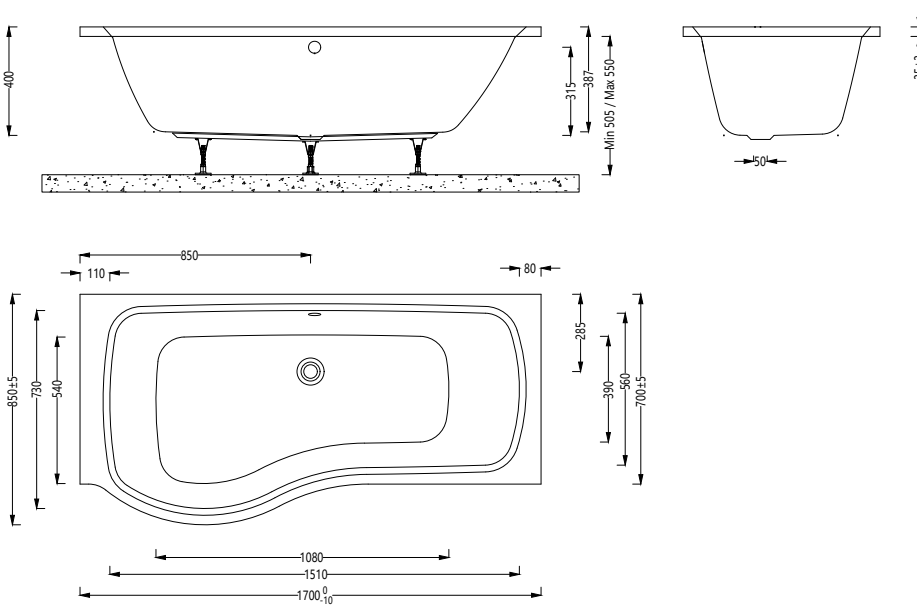

### Rushmere Instinct Premiercast Shower Bath 1700 (Left Hand) INSRU011

#### Specification

Finish	White
Dimensions	505-550(h) x 1700(w) x 850(d) mm
Weight	24kg
Bath Type	Standard shower bath
Tapholes	Can be drilled
Water Capacity	195 Litres
Legs Supplied	Yes
Leg Fixing Type	Bars with 5 adjustable feet
Legs Adjustable	Yes
Bath Surface Material	Acrylic
Bath Surface Material Thickness	5mm
Waste Supplied	No
Overflow Supplied	No
Overflow Height	315mm
Encapsulated Base Board	Yes
Base Board Material	Timber
Material Used to Cover Base Board	7 layers of resin and fiberglass bonding